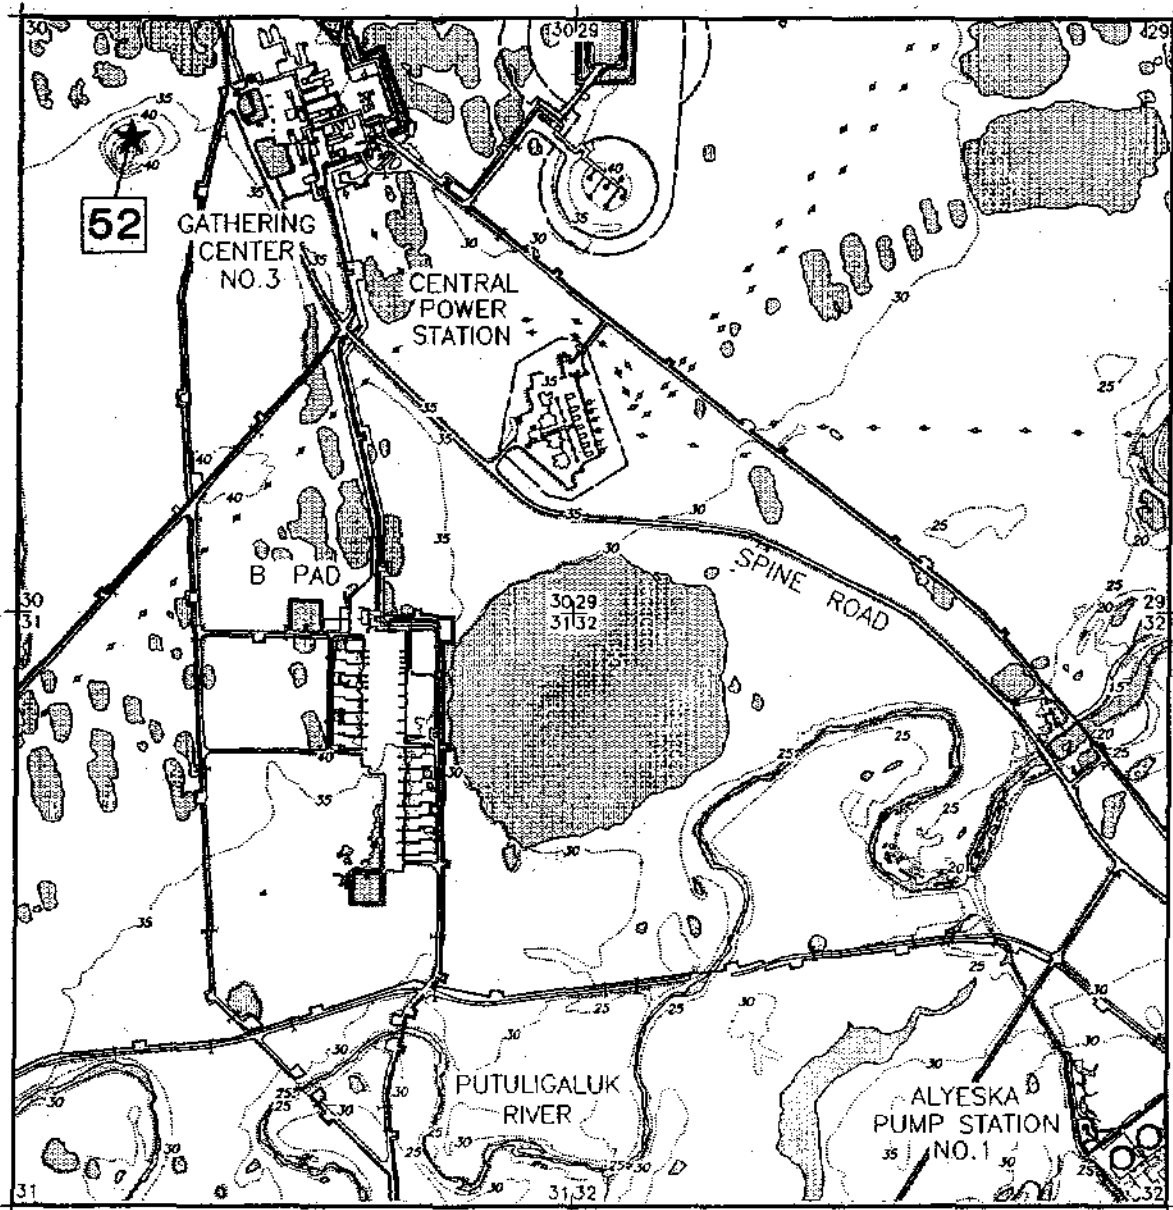

Figure A30. Location of fox den 72 in Beechey Point Quadrangles B-4 and B-5, Township 11N, Range 11E, Sections 29, 30, 31, and 32.

Inventory of Arctic Fox Dens in the Prudhoe Bay Region, 1992

Projection: Mercator/NAD27
 Digital map provided by AeroMap U.S., Inc.;
 based on 1981 photography, updated in 1985.
 Map produced by Alaska Biological Research, Inc.
 ABR Mapfile: 111125.MAP, 1 April 1993

DEN NO. 41: 70°16'11"N, 149°12'44"W

Figure A31. Location of fox den 41 in Beechey Point Quadrangle B-4, Township 11N, Range 11E, Sections 25, 26, 35, and 36.

Inventory of Arctic Fox Dens in the Prudhoe Bay Region, 1992

Figure A32. Location of fox den 46 in Beechey Point Quadrangle B-4, Township 11N, Range 13E, Sections 29, 30, 31, and 32.

Inventory of Arctic Fox Dens in the Prudhoe Bay Region, 1992

Figure A33. Location of fox den 110 in Beechey Point Quadrangle B-3, Township 11N, Range 13E, Sections 25, 26, 35, and 36.

Inventory of Arctic Fox Dens in the Prudhoe Bay Region, 1992

Projection: Mercator/NAD27
Digital map provided by AeroMap U.S., Inc.,
based on 1973 photography, updated in 1988.
Map produced by Alaska Biological Research, Inc.
ABR Mapfile: 111429.MAP, 1 April 1993