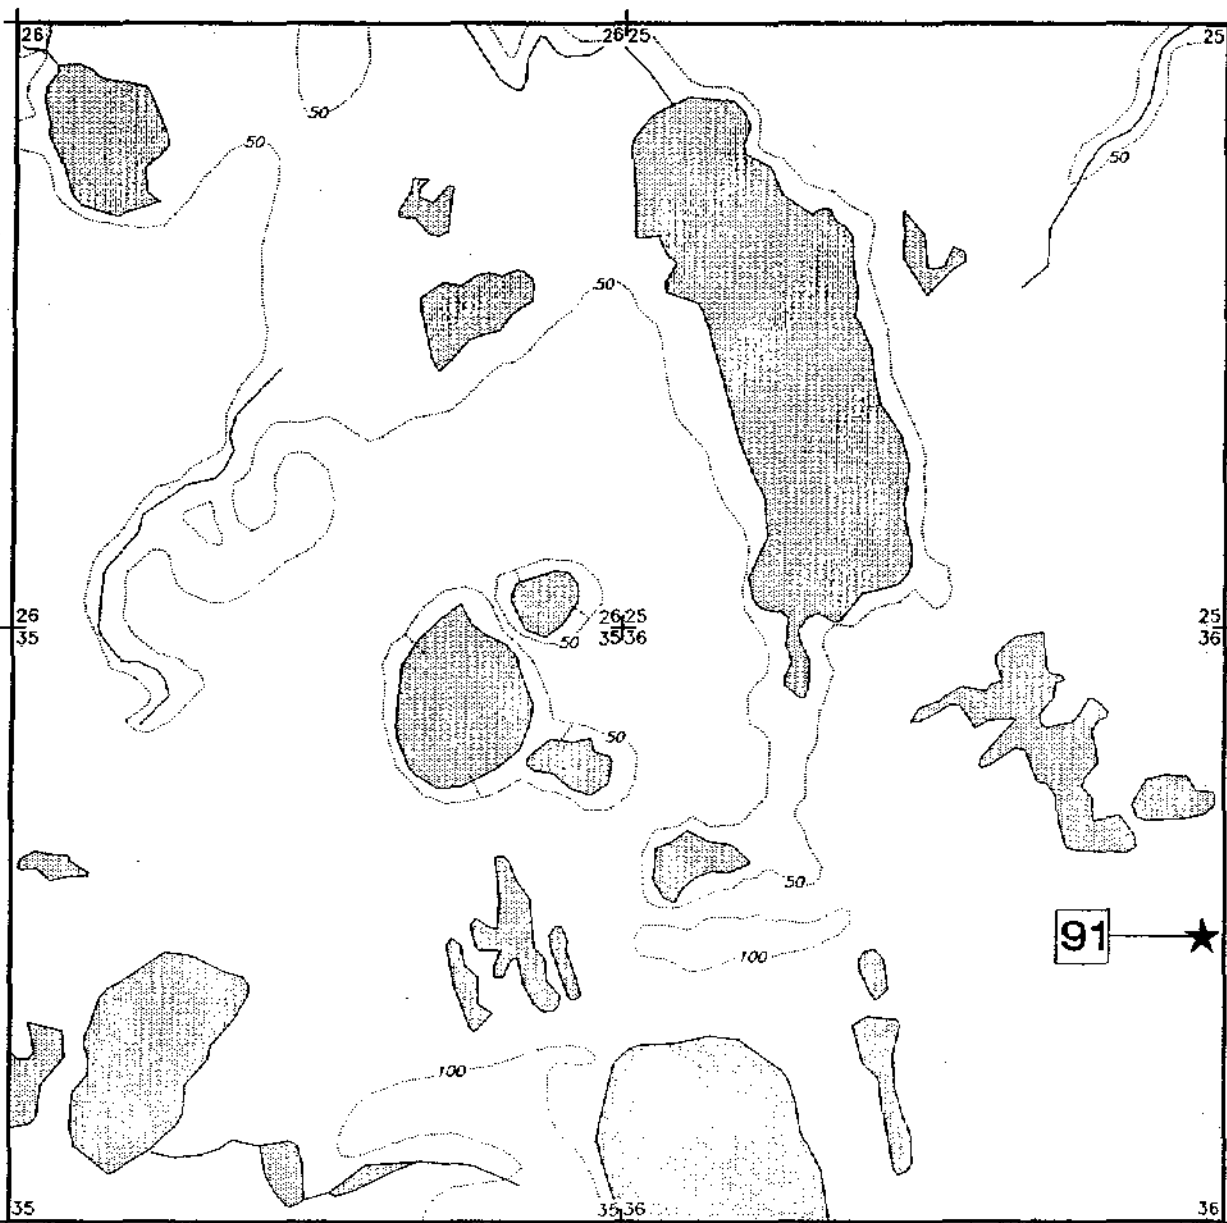

Figure A72. Location of fox den 96 in Beechey Point Quadrangle A-2, Township 9N, Range 16E, Sections 25, 26, 35, and 36.

Inventory of Arctic Fox Dens in the Prudhoe Bay Region, 1992

Projection: Mercator/NAD27
Digital map provided by AeroMap U.S., Inc.: based on
USGS 1:63,360 Quad (Beechey PL A-2).
Map produced by Alaska Biological Research, Inc.
ABR Mapfile: 091725.MAP, 17 March 1993

DEN NO. 91: 70°05'27"N, 147°41'13"W