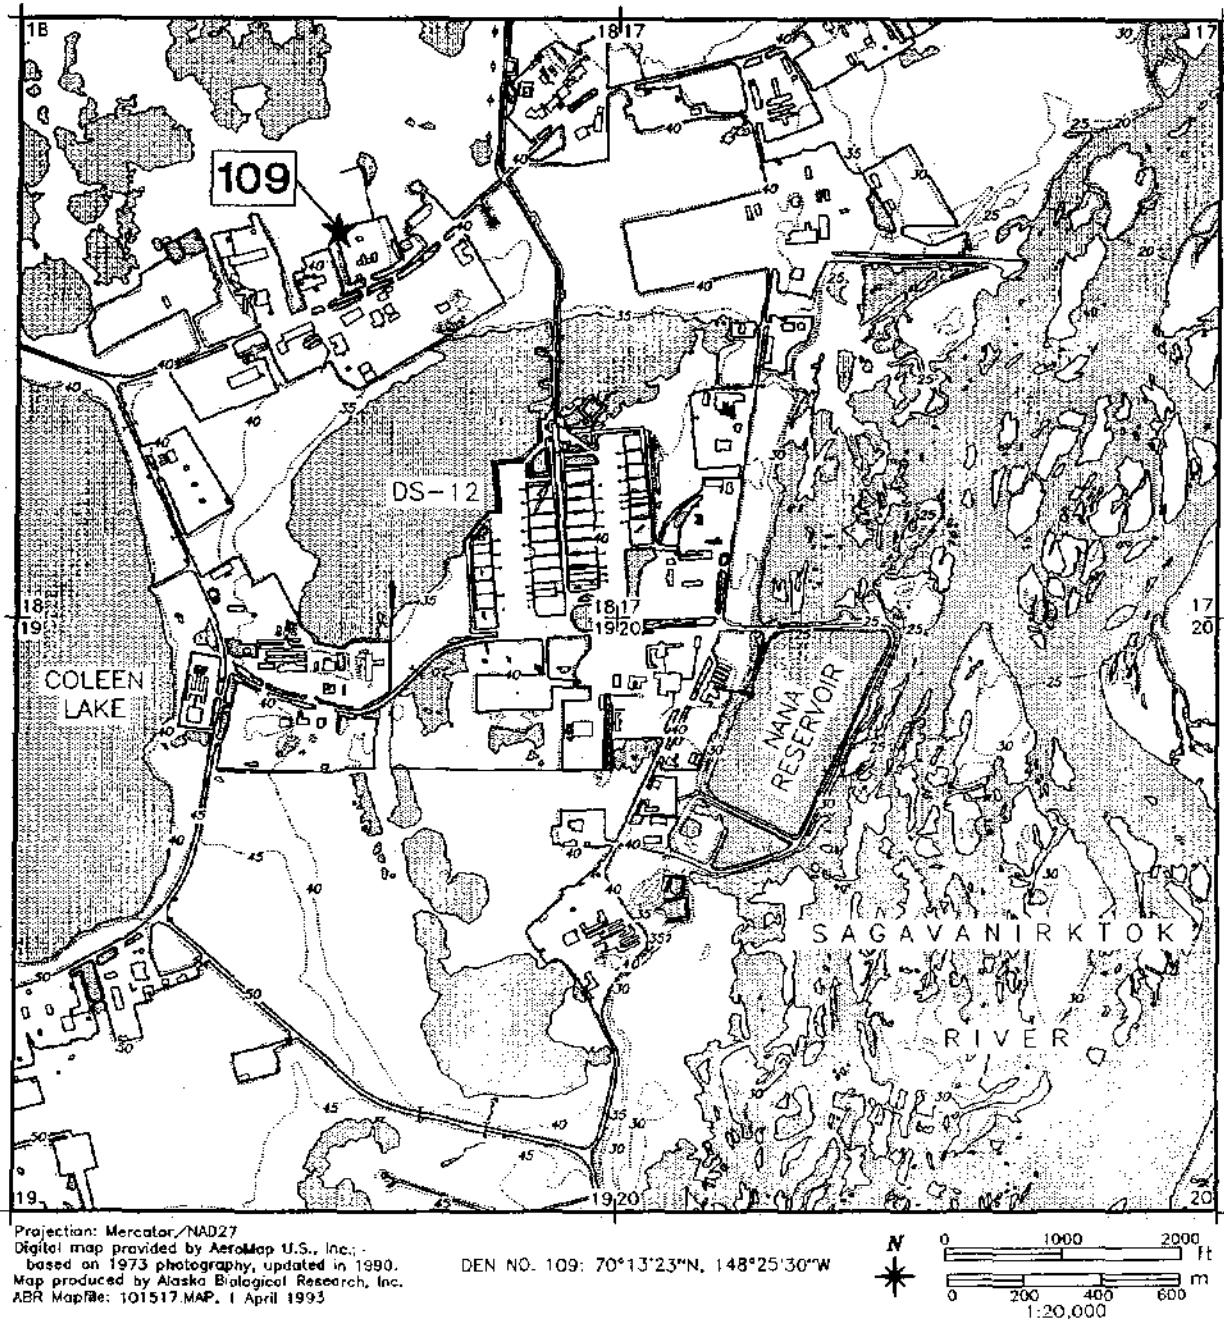

Inventory of Arctic Fox Dens In the Prudhoe Bay Region, 1992

Figure A52. Location of fox den 109 in Beechey Point Quadrangle A-3, Township 10N, Range 15E, Sections 17, 18, 19, and 20.