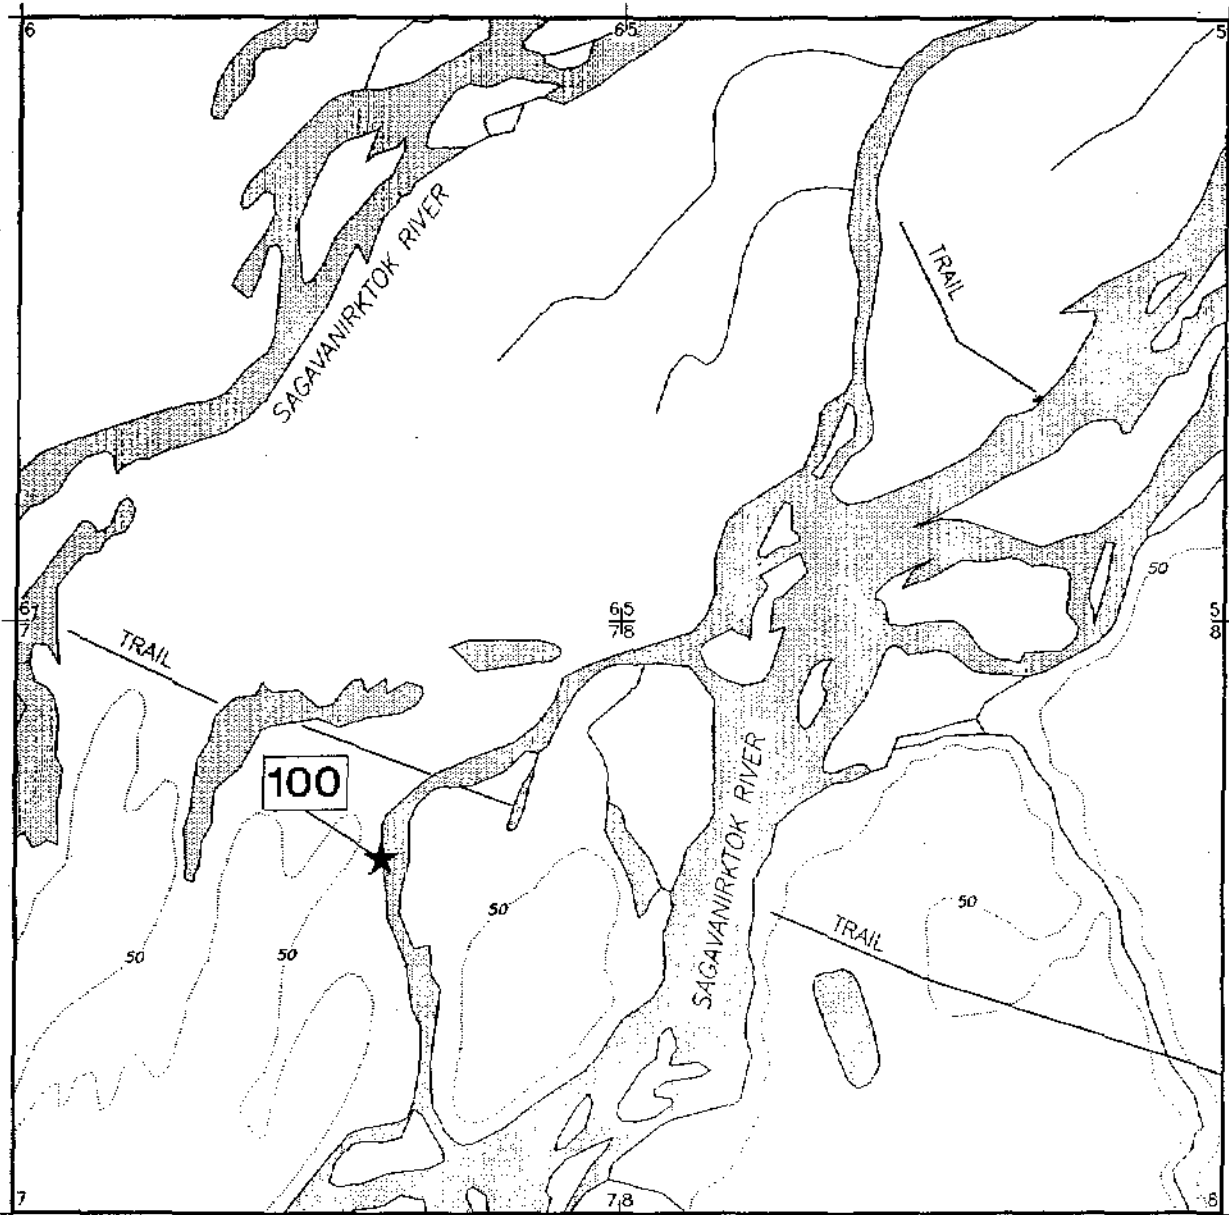

Figure A61. Location of fox den 81 in Beechey Point Quadrangle A-3, Township 9N, Range 15E, Sections 3, 4, 9, and 10.

Inventory of Arctic Fox Dens in the Prudhoe Bay Region, 1992

Projection: Mercator/NAD27
Digital map provided by AeroMap U.S., Inc.; based on
USGS 1:63,360 Quad; (Beechey Pt. A-2).
Map produced by Alaska Biological Research, Inc.
ABR Mapfile: 091605.MAP, 15 March 1993

DEN NO. 100: 70°09'01"N, 148°10'05"W