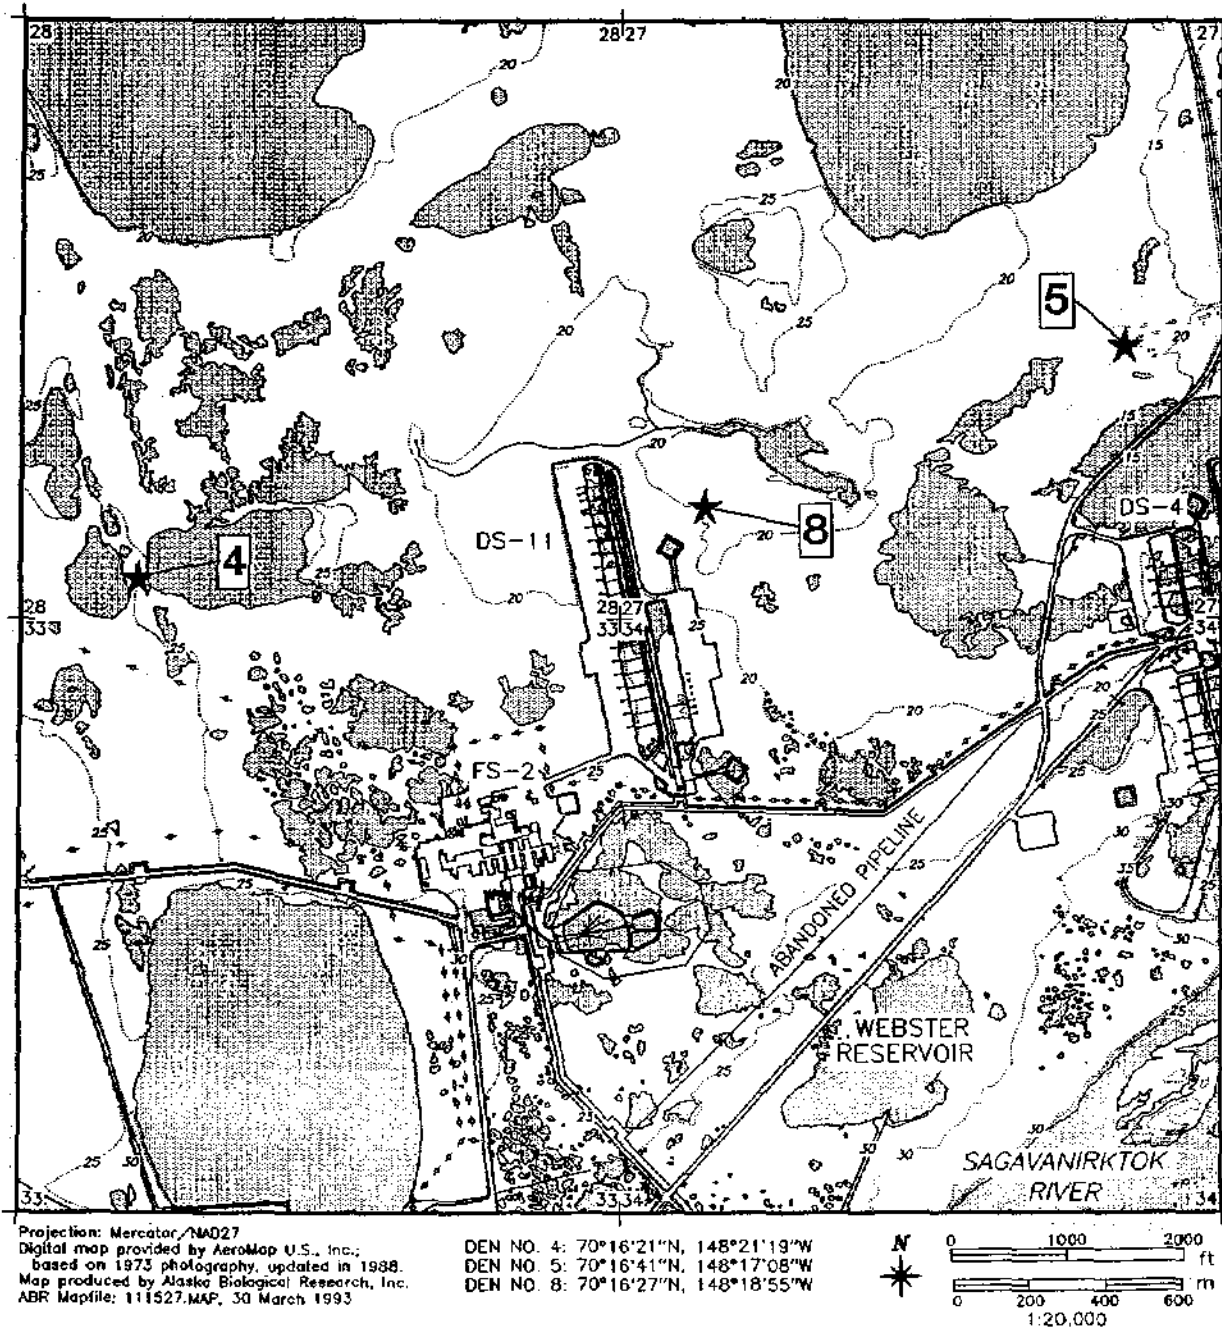

Figure A37. Location of fox den 9 in Beechey Point Quadrangle B-3, Township 11N, Range 15E, Sections 29, 30, 31, and 32.

Inventory of Arctic Fox Dens in the Prudhoe Bay Region, 1992

Figure A38. Location of fox dens 4, 5, and 8 in Beechey Point Quadrangle B-3, Township 11N, Range 15E, Sections 27, 28, 33, and 34.

Inventory of Arctic Fox Dens In the Prudhoe Bay Region, 1992

Figure A39. Location of fox den 2 in Beechey Point Quadrangle B-2, Township 11N, Range 16E, Sections 27, 28, 33, and 34.

Inventory of Arctic Fox Dens in the Prudhoe Bay Region, 1992