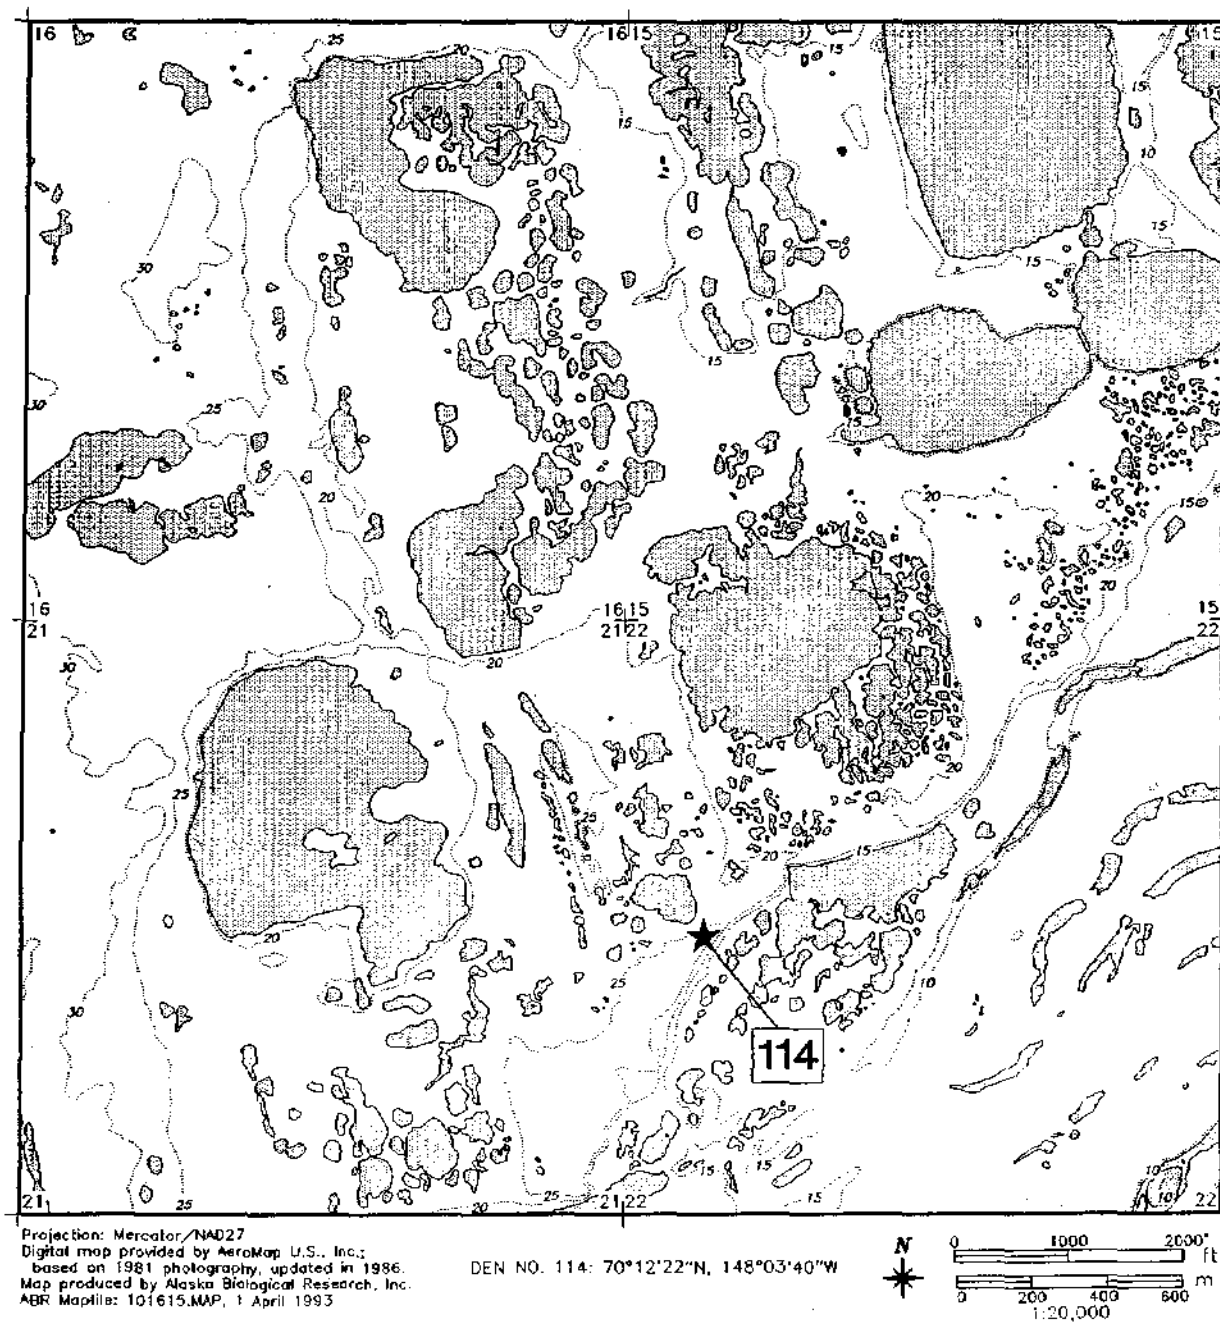

Inventory of Arctic Fox Dens In the Prudhoe Bay Region, 1992

Figure A54. Location of fox den 114 in Beechey Point Quadrangle A-2, Township 10N, Range 16E, Sections 15, 16, 21, and 22.

Inventory of Arctic Fox Dens in the Prudhoe Bay Region, 1992