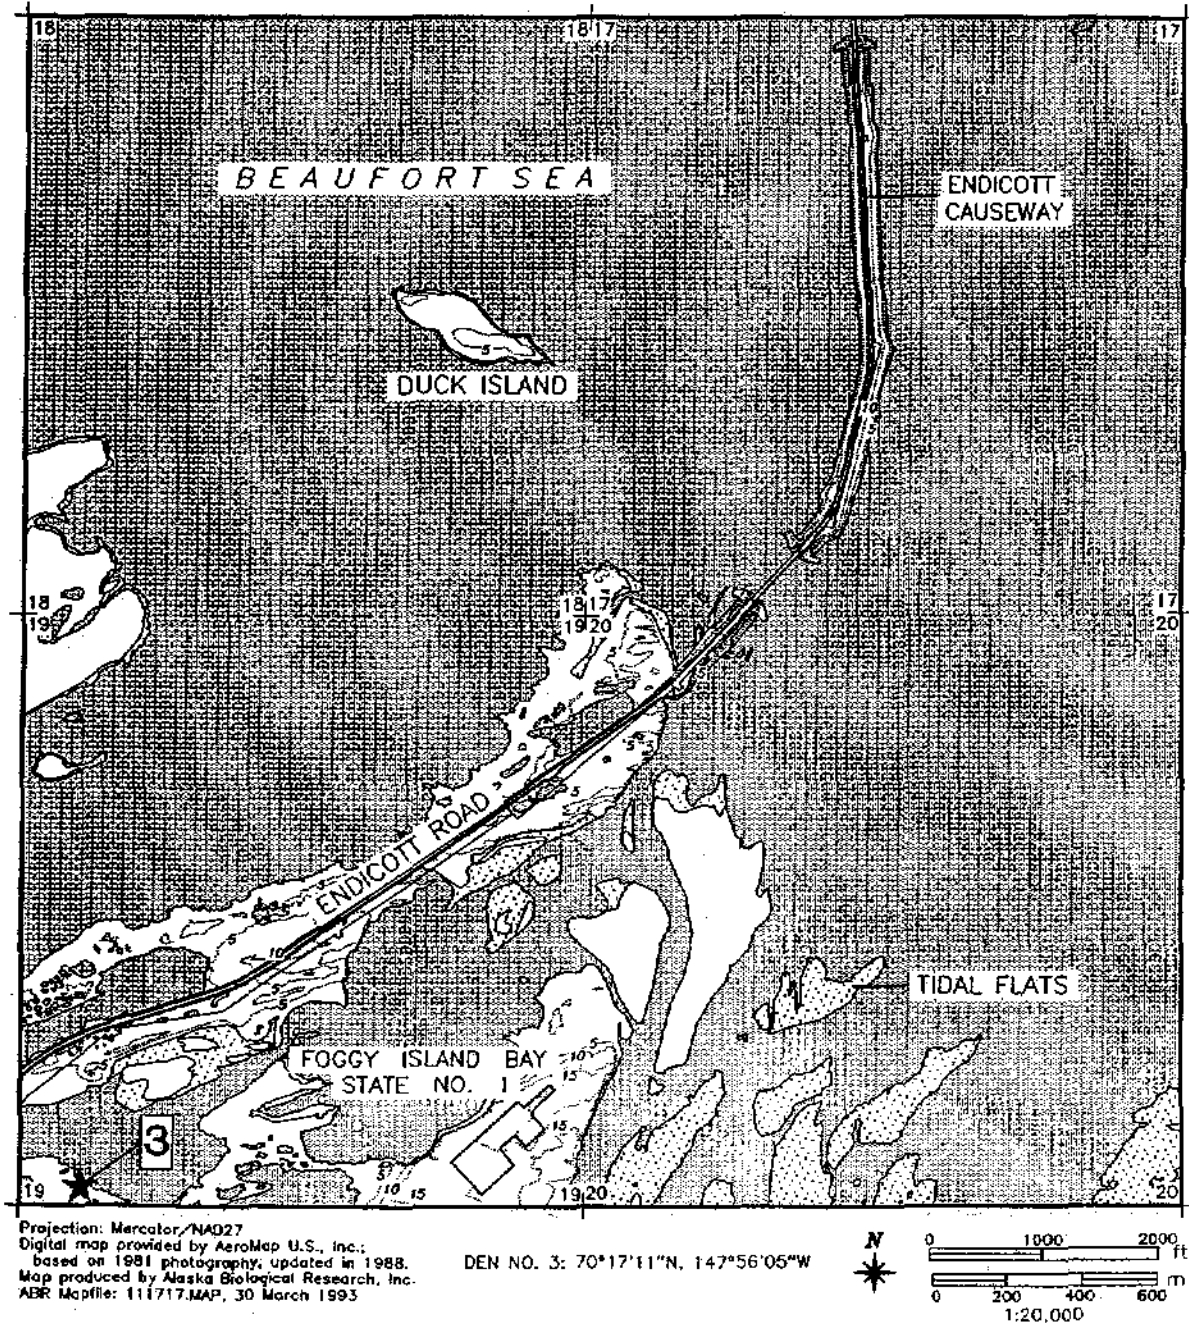

Inventory of Arctic Fox Dens In the Prudhoe Bay Region, 1992

Figure A29. Location of fox den 3 in Beechey Point Quadrangle B-2, Township 11N, Range 17E, Sections 17, 18, 19, and 20.

Inventory of Arctic Fox Dens in the Prudhoe Bay Region, 1992

Figure A30. Location of fox den 72 in Beechey Point Quadrangles B-4 and B-5, Township 11N, Range 11E, Sections 29, 30, 31, and 32.

Inventory of Arctic Fox Dens in the Prudhoe Bay Region, 1992

Projection: Mercator/NAD27
 Digital map provided by AeroMap U.S., Inc.;
 based on 1981 photography, updated in 1985.
 Map produced by Alaska Biological Research, Inc.
 ABR Mapfile: 111125.MAP, 1 April 1993