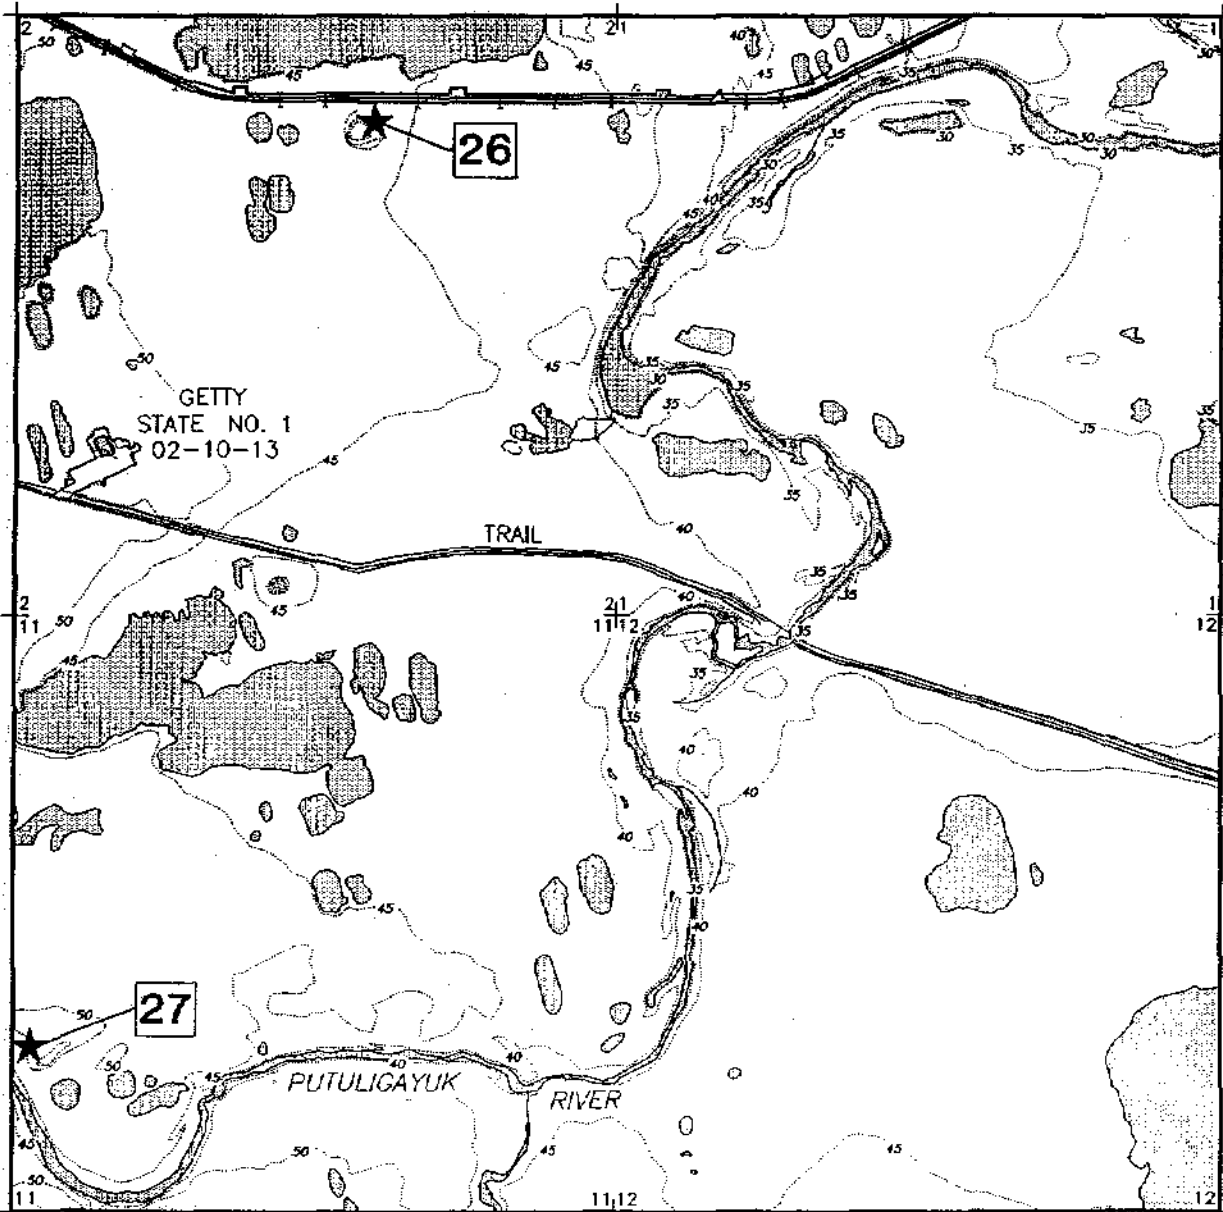

Inventory of Arctic Fox Dens in the Prudhoe Bay Region, 1992

Figure A42. Location of fox den 37 in Beechey Point Quadrangles A-3, A-4, B-3, and B-4, Township 10N, Range 13E, Sections 3, 4, 9, and 10.

Inventory of Arctic Fox Dens in the Prudhoe Bay Region, 1992