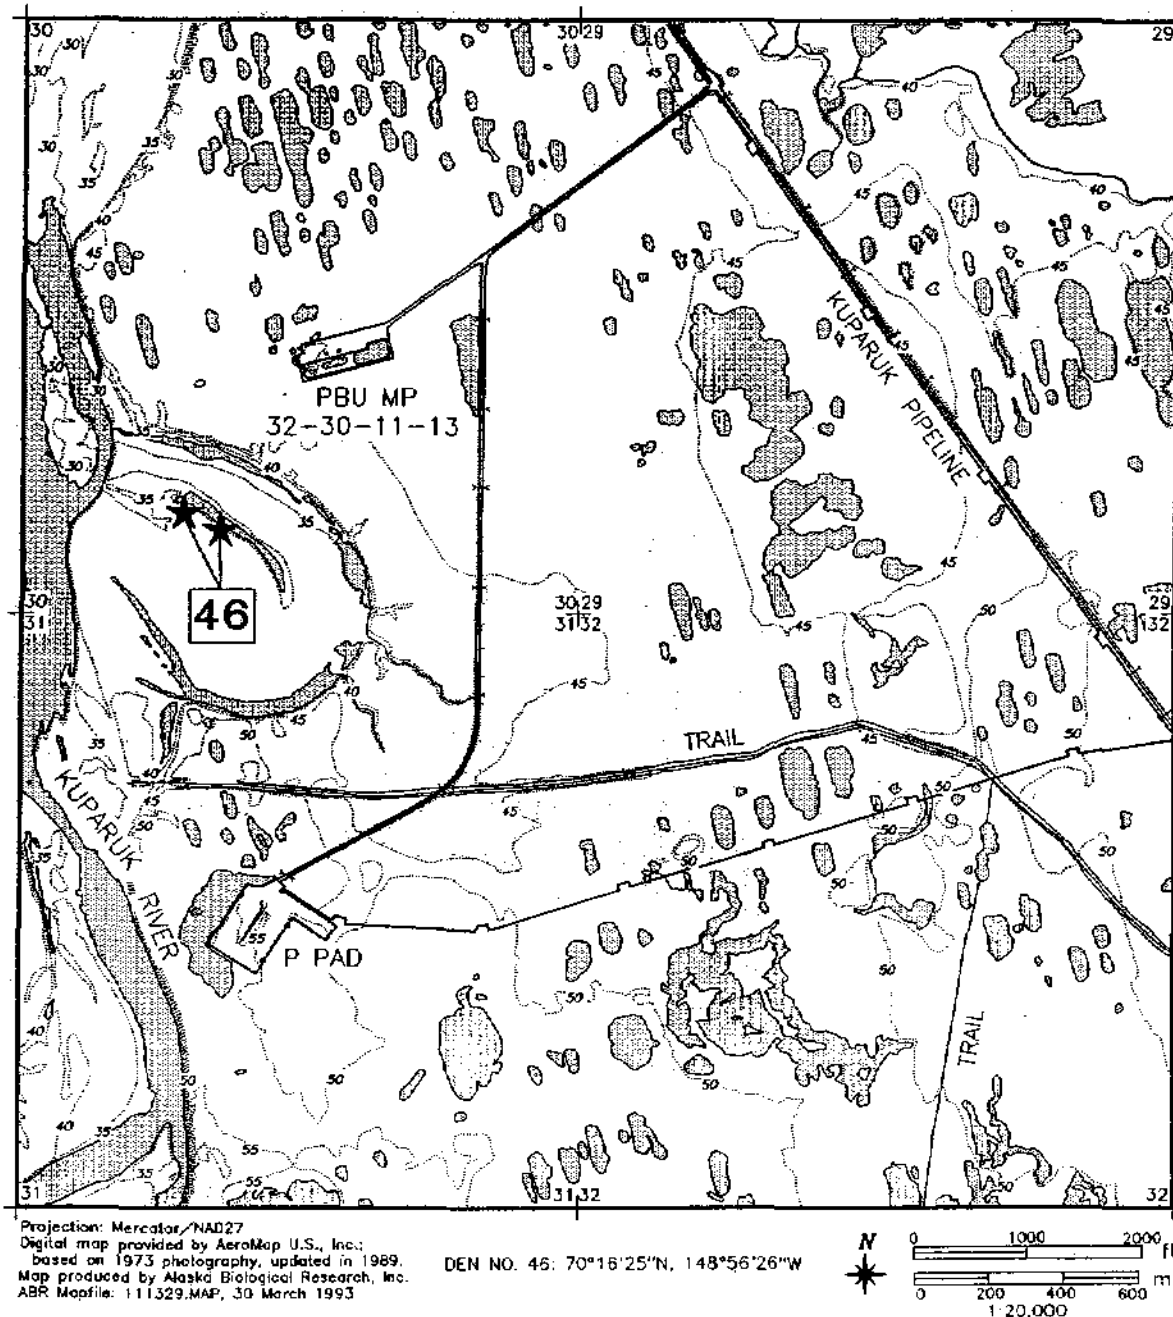

Figure A30. Location of fox den 72 in Beechey Point Quadrangles B-4 and B-5, Township 11N, Range 11E, Sections 29, 30, 31, and 32.

Inventory of Arctic Fox Dens in the Prudhoe Bay Region, 1992

Projection: Mercator/NAD27
 Digital map provided by AeroMap U.S., Inc.;
 based on 1981 photography, updated in 1985.
 Map produced by Alaska Biological Research, Inc.
 ABR Mapfile: 111125.MAP, 1 April 1993

DEN NO. 41: 70°16'11"N, 149°12'44"W

Figure A31. Location of fox den 41 in Beechey Point Quadrangle B-4, Township 11N, Range 11E, Sections 25, 26, 35, and 36.

Inventory of Arctic Fox Dens in the Prudhoe Bay Region, 1992

Figure A32. Location of fox den 46 in Beechey Point Quadrangle B-4, Township 11N, Range 13E, Sections 29, 30, 31, and 32.

Inventory of Arctic Fox Dens in the Prudhoe Bay Region, 1992

Figure A33. Location of fox den 110 in Beechey Point Quadrangle B-3, Township 11N, Range 13E, Sections 25, 26, 35, and 36.