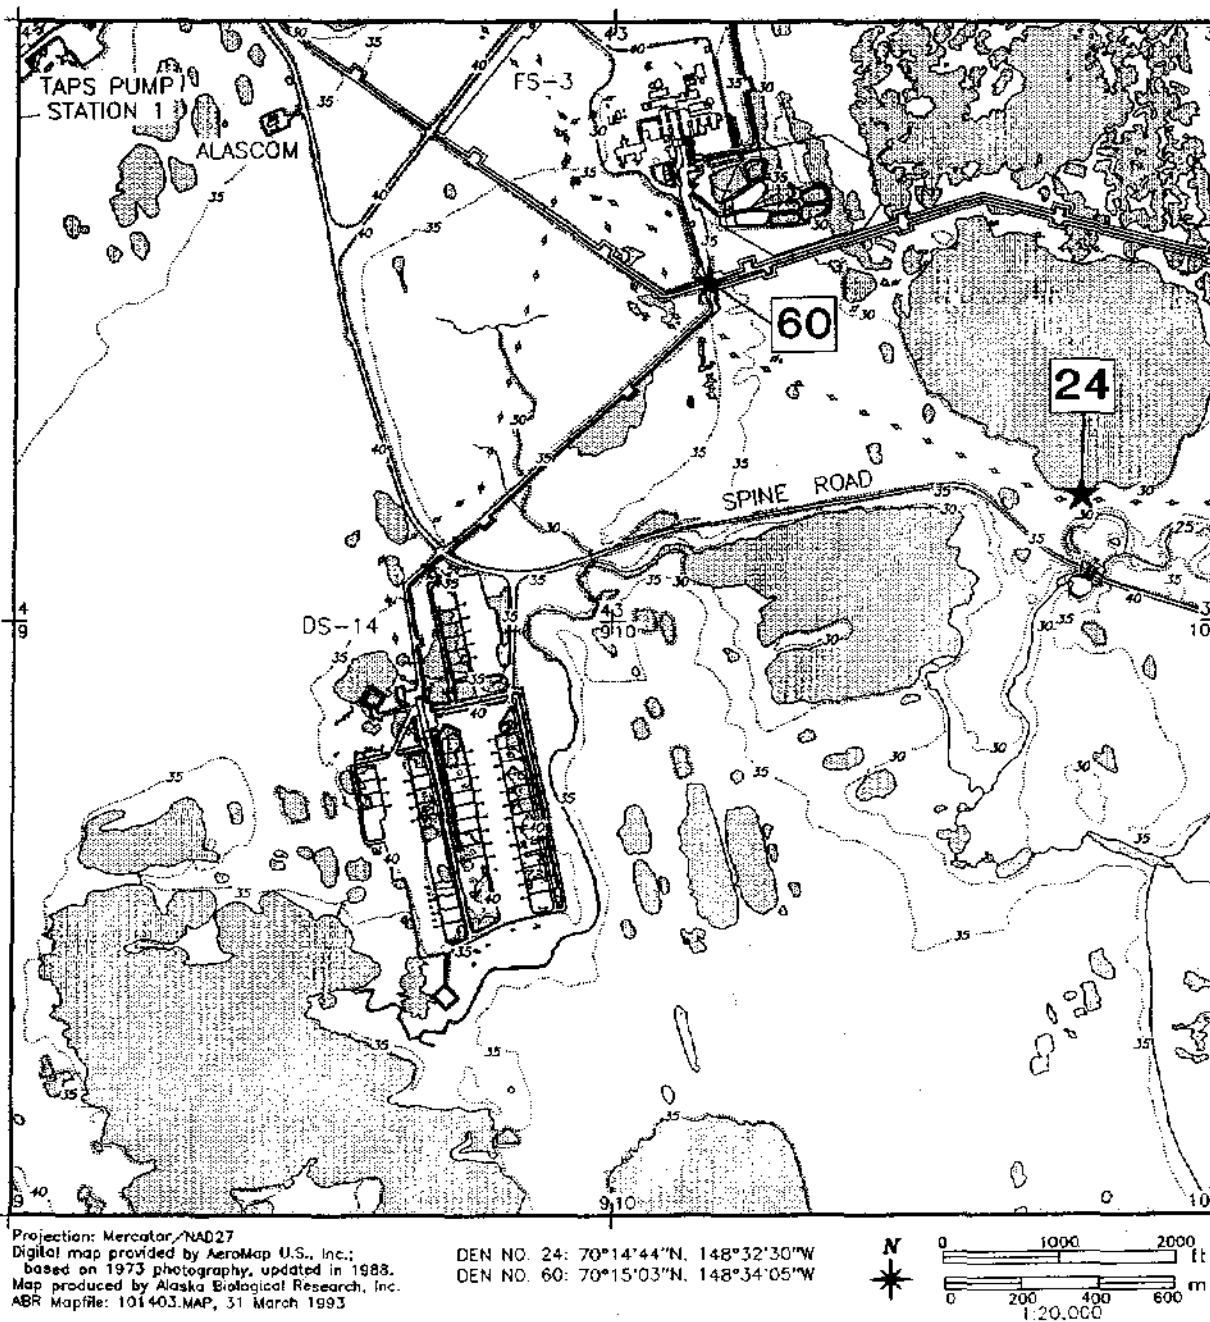

Inventory of Arctic Fox Dens in the Prudhoe Bay Region, 1992

Figure A44. Location of fox dens 24 and 60 in Beechey Point Quadrangles A-3 and B-3, Township 10N, Range 14E, Sections 3, 4, 9, and 10.

Inventory of Arctic Fox Dens In the Prudhoe Bay Region, 1992