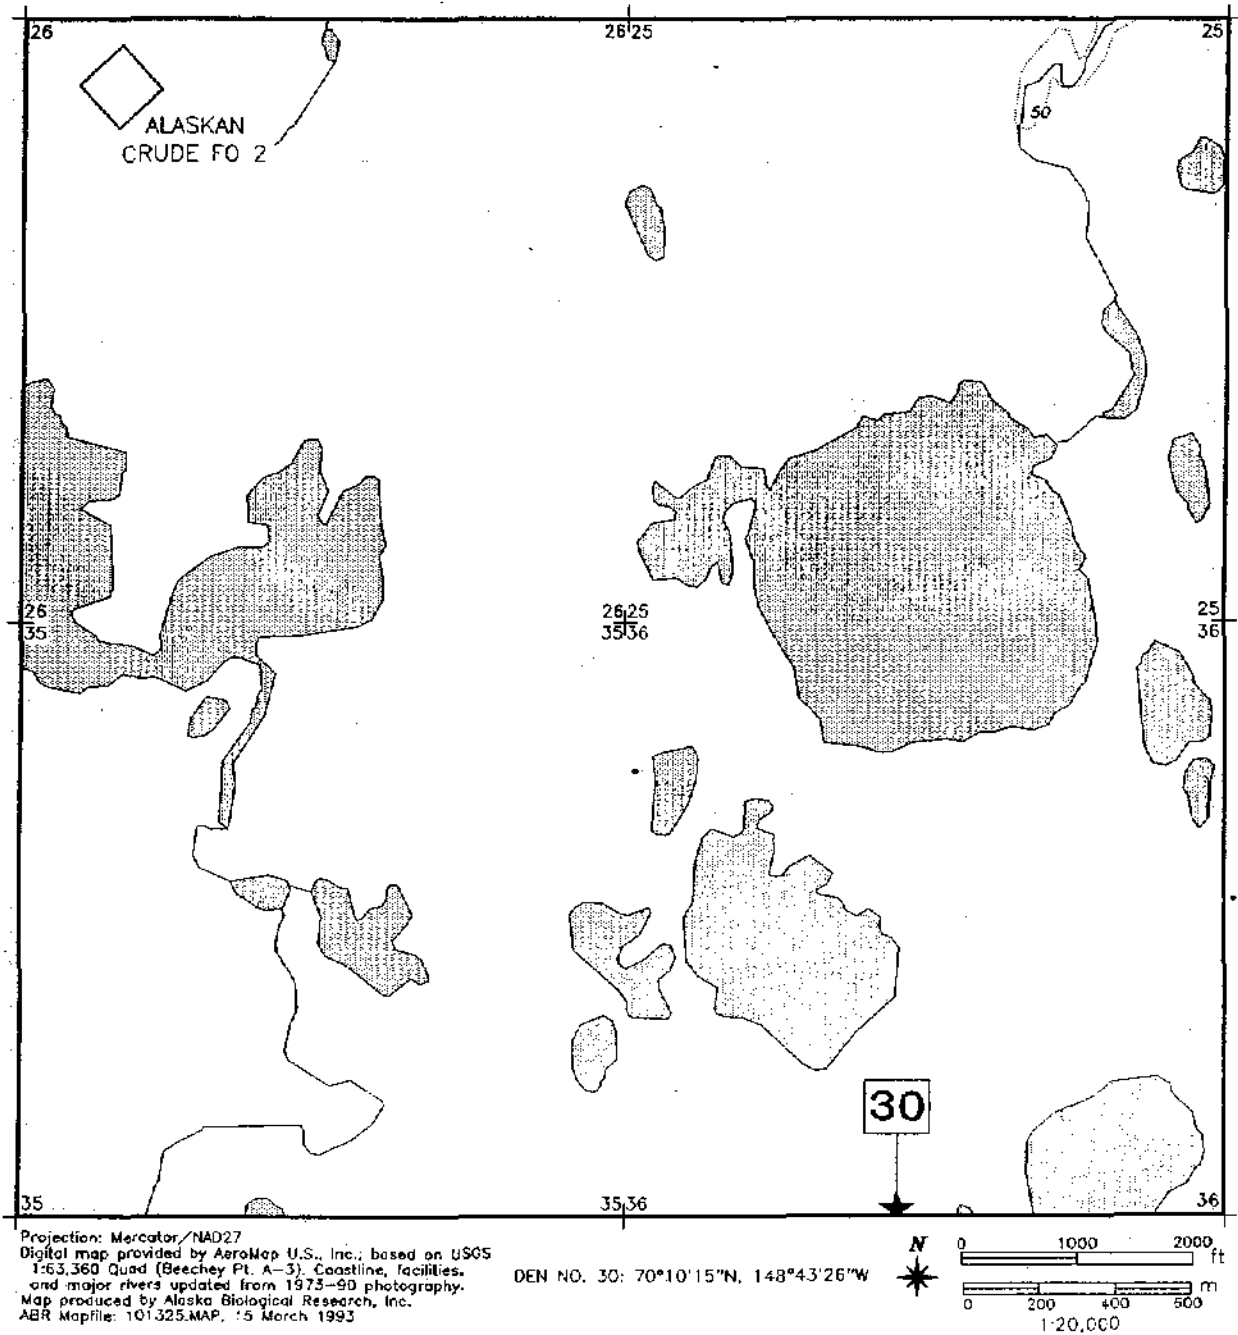

Figure A55. Location of fox den 34 in Beechey Point Quadrangle A-2, Township 10N, Range 17E, Sections 17, 18, 19, and 20.

Inventory of Arctic Fox Dens in the Prudhoe Bay Region, 1992

Figure A56. Location of fox den 30 in Beechey Point Quadrangle A-3, Township 10N, Range 13E, Sections 25, 26, 35, and 36.