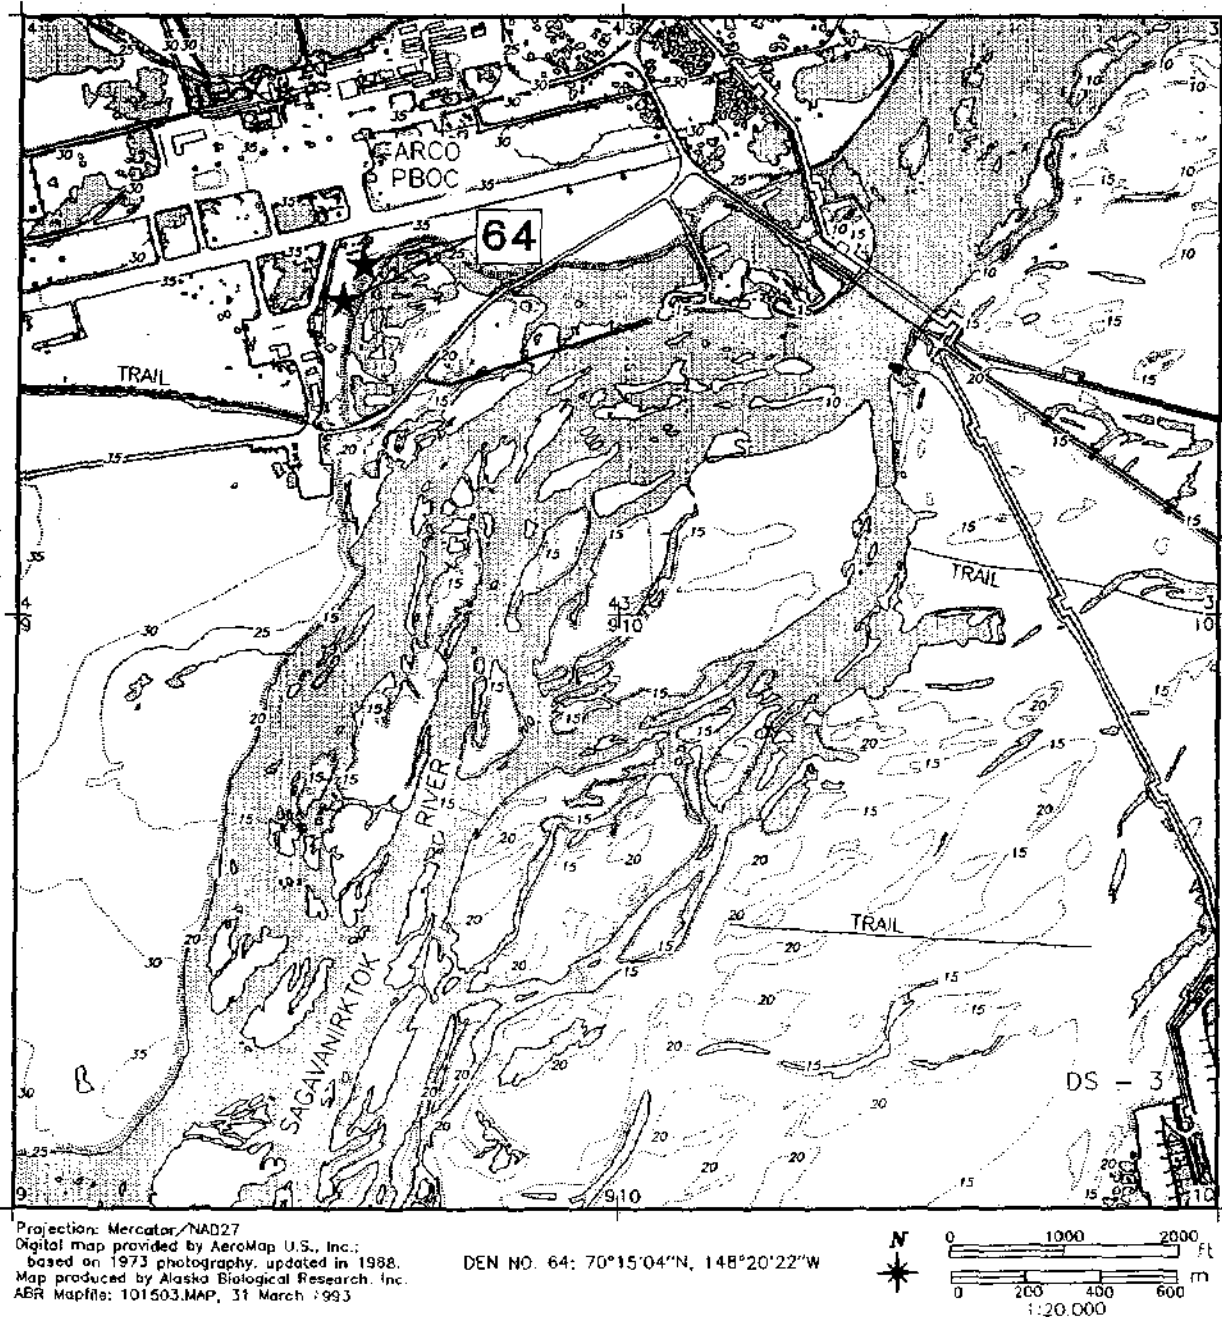

Figure A45. Location of fox den 97 in Beechey Point Quadrangles A-3 and B-3, Township 10N, Range 14E, Sections 1, 2, 11, and 12.

Inventory of Arctic Fox Dens in the Prudhoe Bay Region, 1992

Figure A46. Location of fox den 64 in Beechey Point Quadrangles A-3 and B-3, Township 10N, Range 15E, Sections 3, 4, 9, and 10.