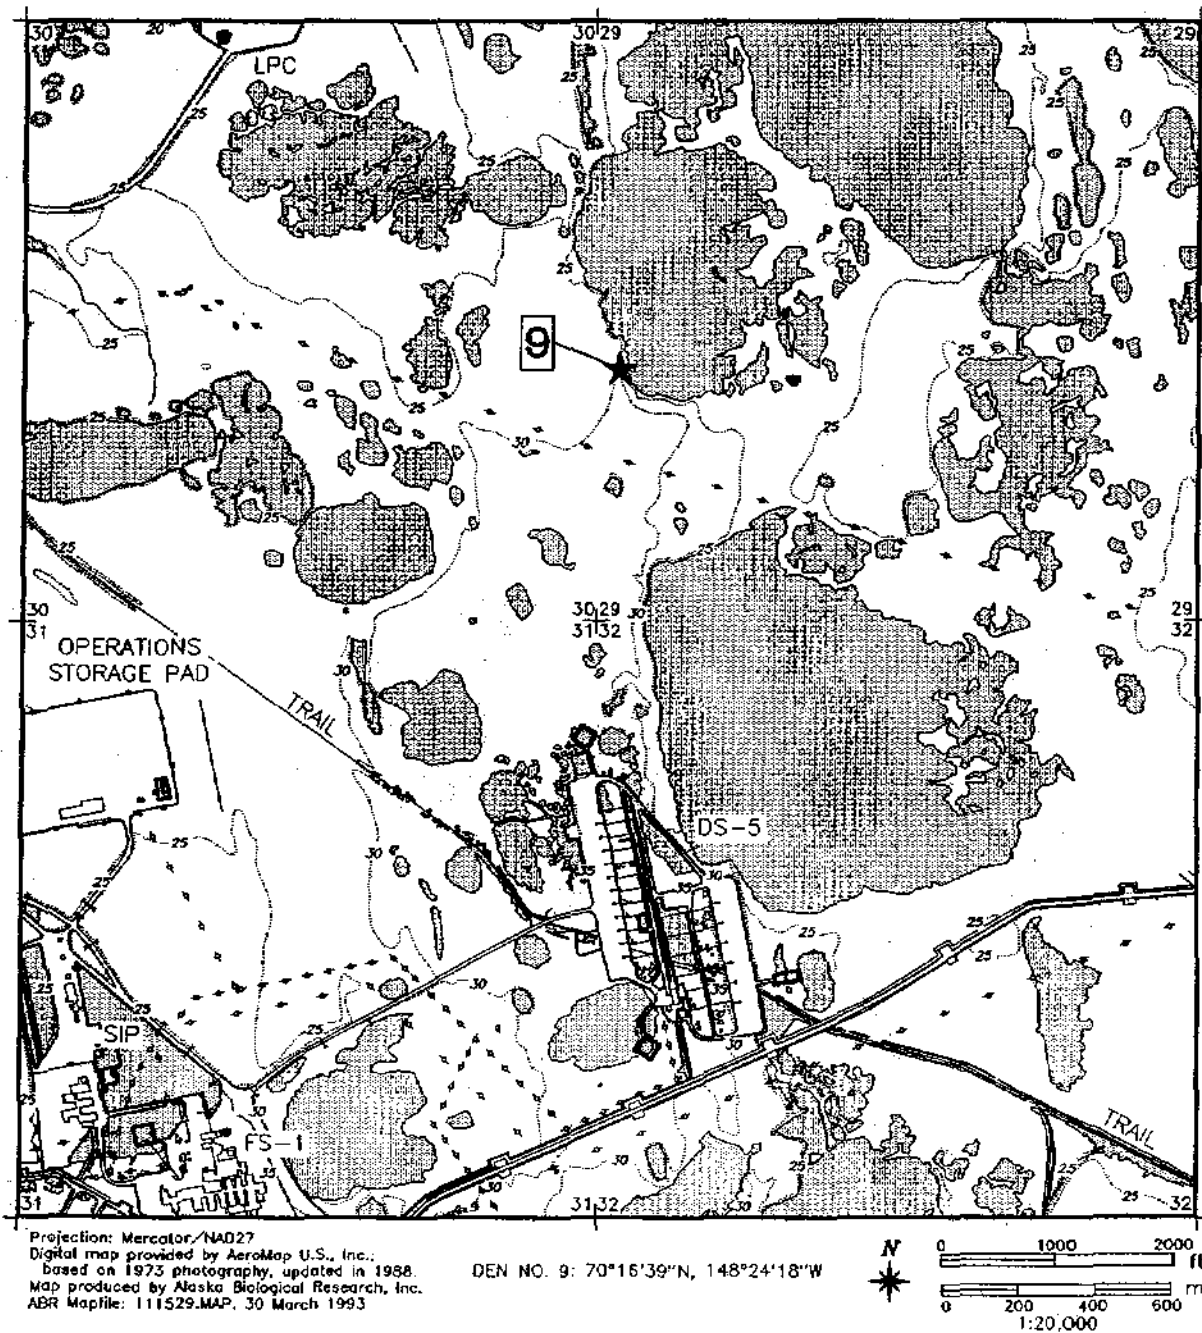

DEN NO. 101: 70°17'06"N, 148°30'39"W

Figure A36. Location of fox den 101 in Beechey Point Quadrangle B-3, Township 11N, Range 14E, Sections 25, 26, 35, and 36.

Inventory of Arctic Fox Dens in the Prudhoe Bay Region, 1992