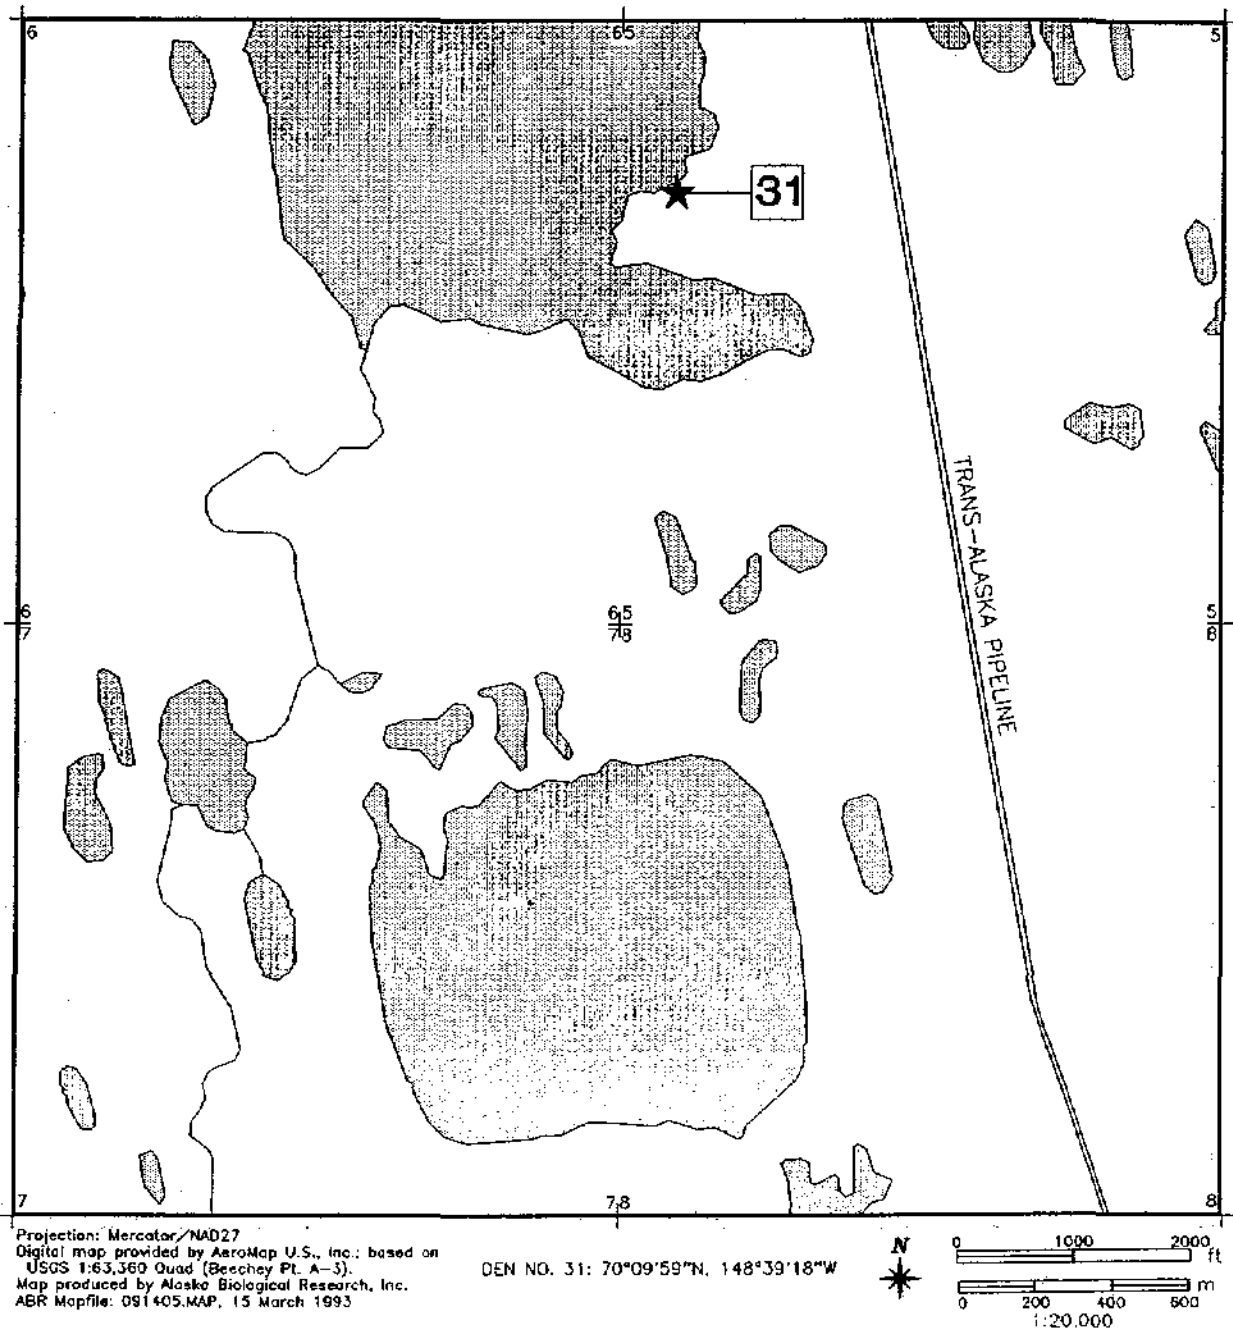

Inventory of Arctic Fox Dens in the Prudhoe Bay Region, 1992

Figure A60. Location of fox den 31 in Beechey Point Quadrangle A-3, Township 9N, Range 14E, Sections 5, 6, 7, and 8.

Inventory of Arctic Fox Dens in the Prudhoe Bay Region, 1992