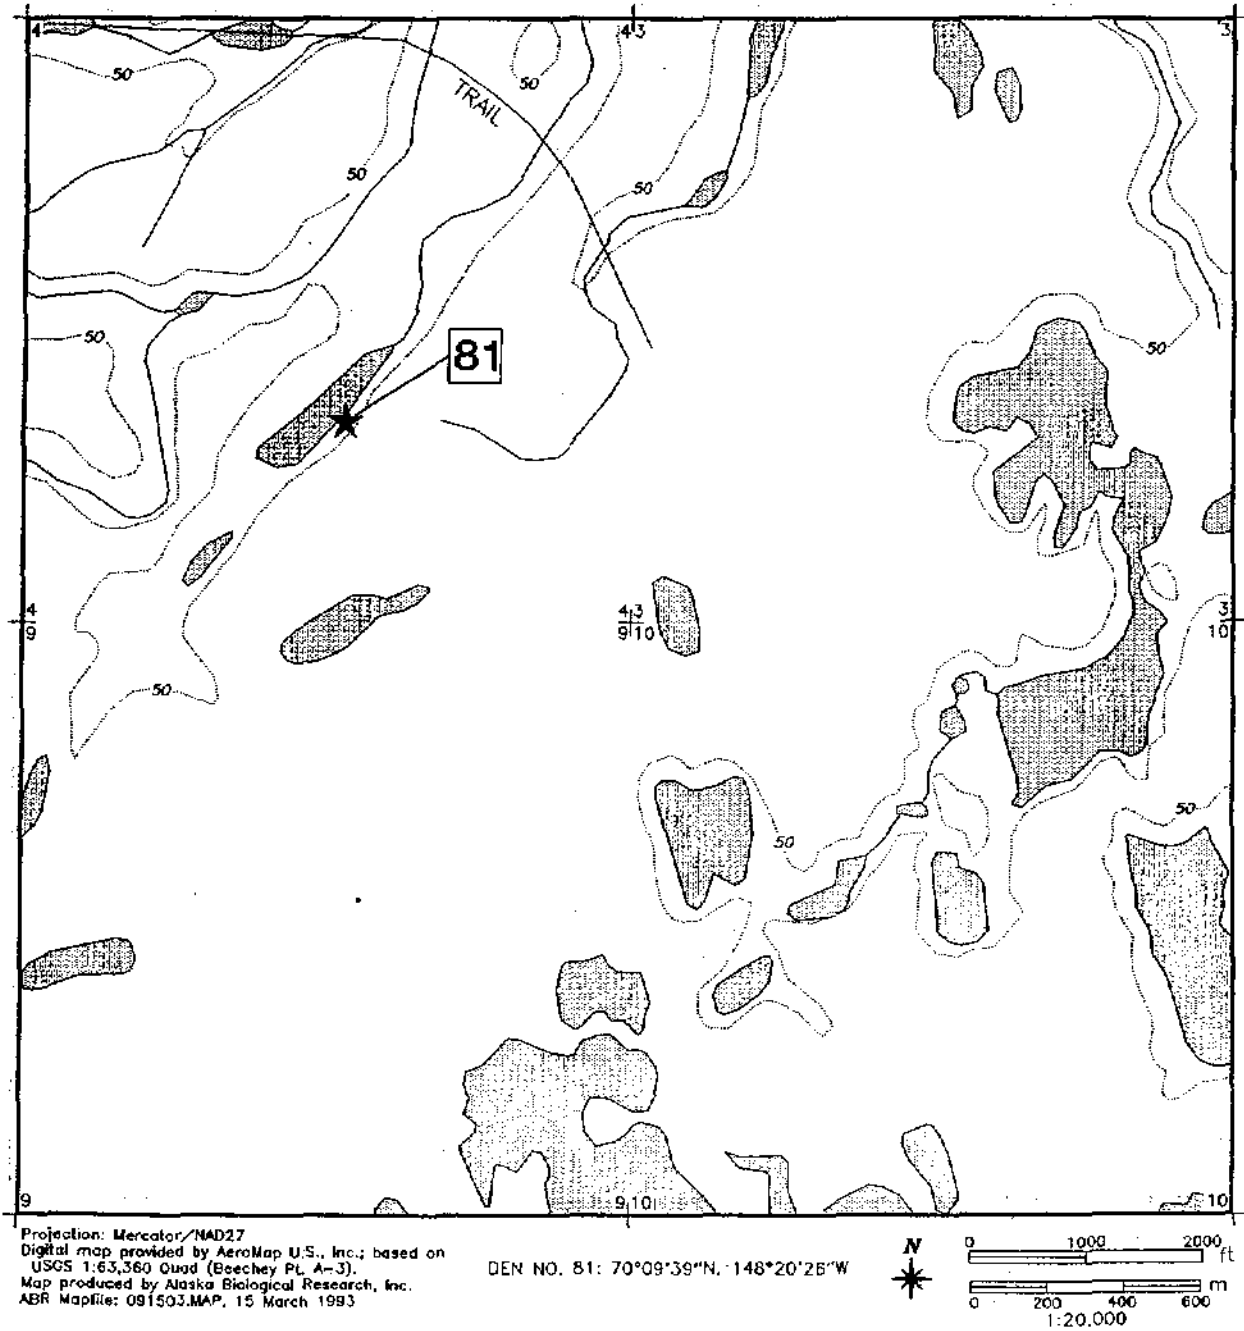

Inventory of Arctic Fox Dens in the Prudhoe Bay Region, 1992

Figure A60. Location of fox den 31 in Beechey Point Quadrangle A-3, Township 9N, Range 14E, Sections 5, 6, 7, and 8.

Inventory of Arctic Fox Dens in the Prudhoe Bay Region, 1992