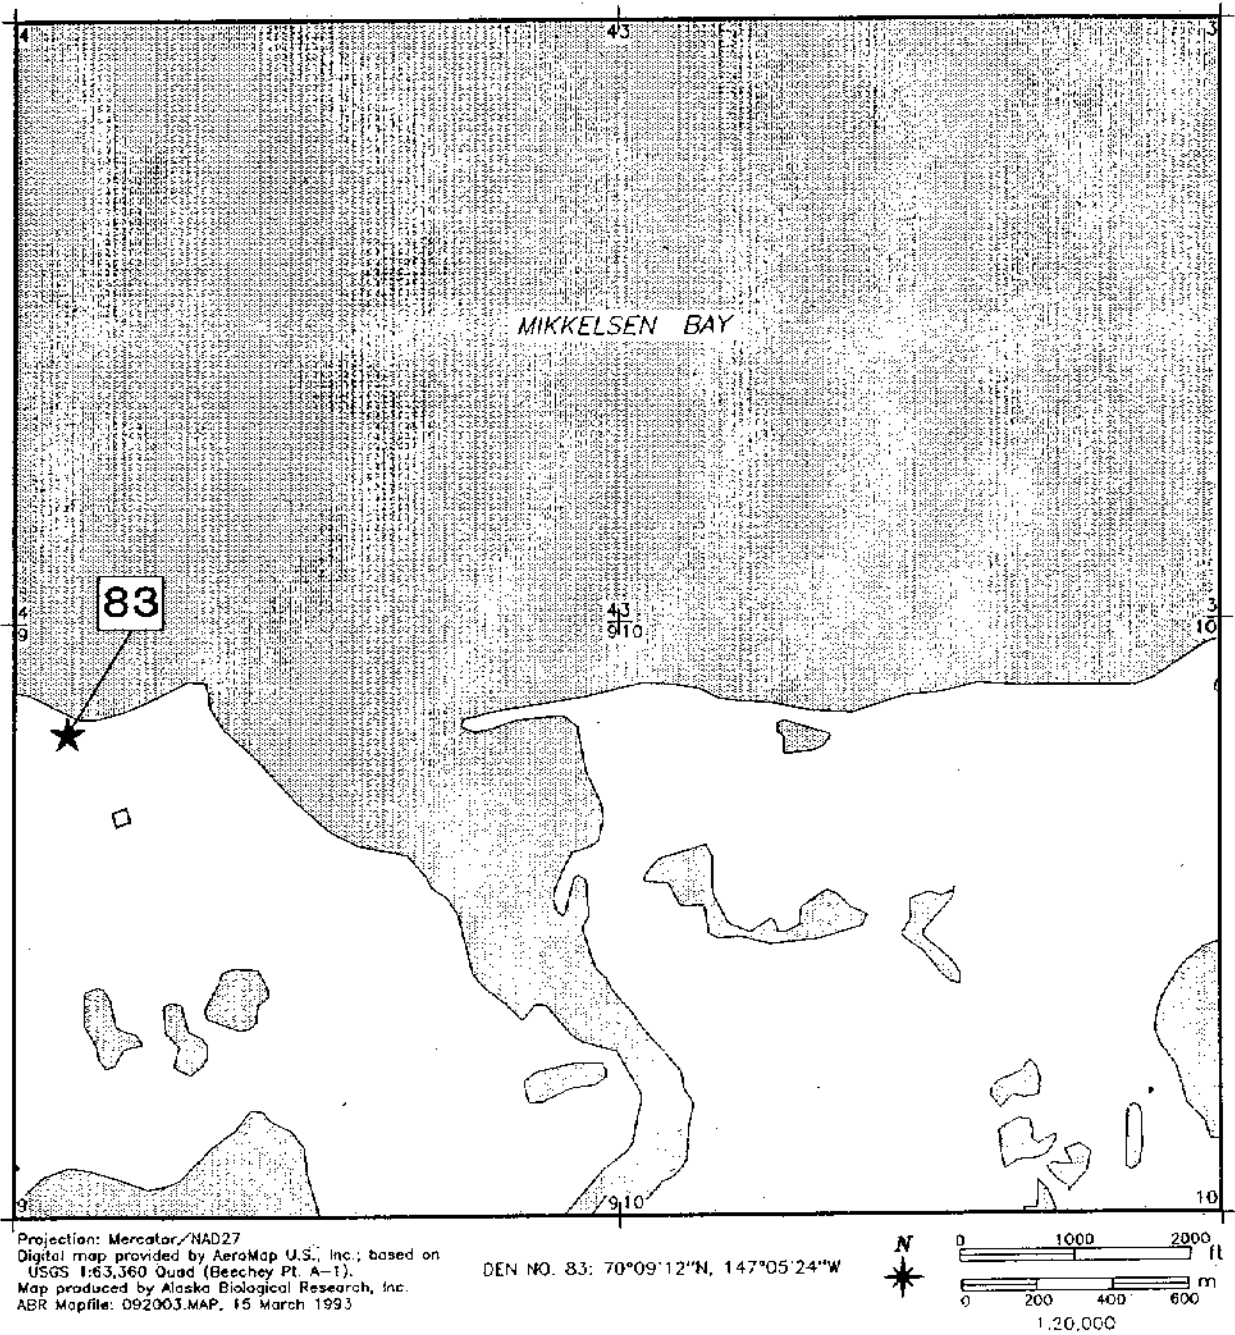

Inventory of Arctic Fox Dens In the Prudhoe Bay Region, 1992

Figure A65. Location of fox den 82 in Beechey Point Quadrangle A-1, Township 9N, Range 19E, Sections 1, 2, 11, and 12.

Inventory of Arctic Fox Dens in the Prudhoe Bay Region, 1992