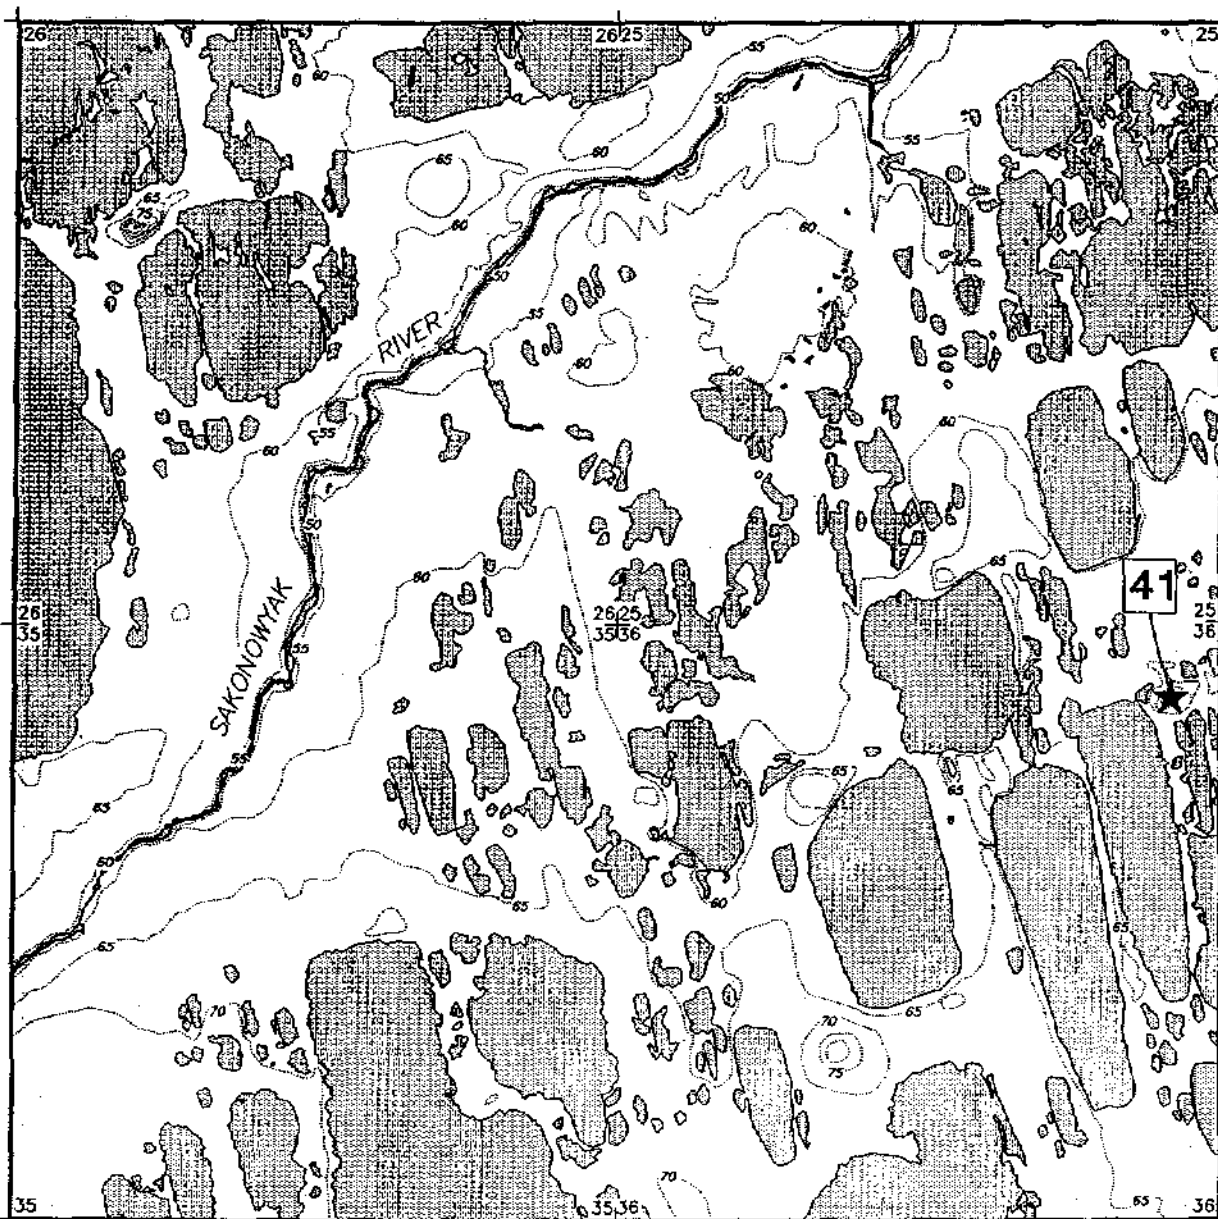

Inventory of Arctic Fox Dens In the Prudhoe Bay Region, 1992

Figure A29. Location of fox den 3 in Beechey Point Quadrangle B-2, Township 11N, Range 17E, Sections 17, 18, 19, and 20.

Inventory of Arctic Fox Dens in the Prudhoe Bay Region, 1992

Figure A30. Location of fox den 72 in Beechey Point Quadrangles B-4 and B-5, Township 11N, Range 11E, Sections 29, 30, 31, and 32.

Inventory of Arctic Fox Dens in the Prudhoe Bay Region, 1992

Projection: Mercator/NAD27
 Digital map provided by AeroMap U.S., Inc.;
 based on 1981 photography, updated in 1985.
 Map produced by Alaska Biological Research, Inc.
 ABR Mapfile: 111125.MAP, 1 April 1993