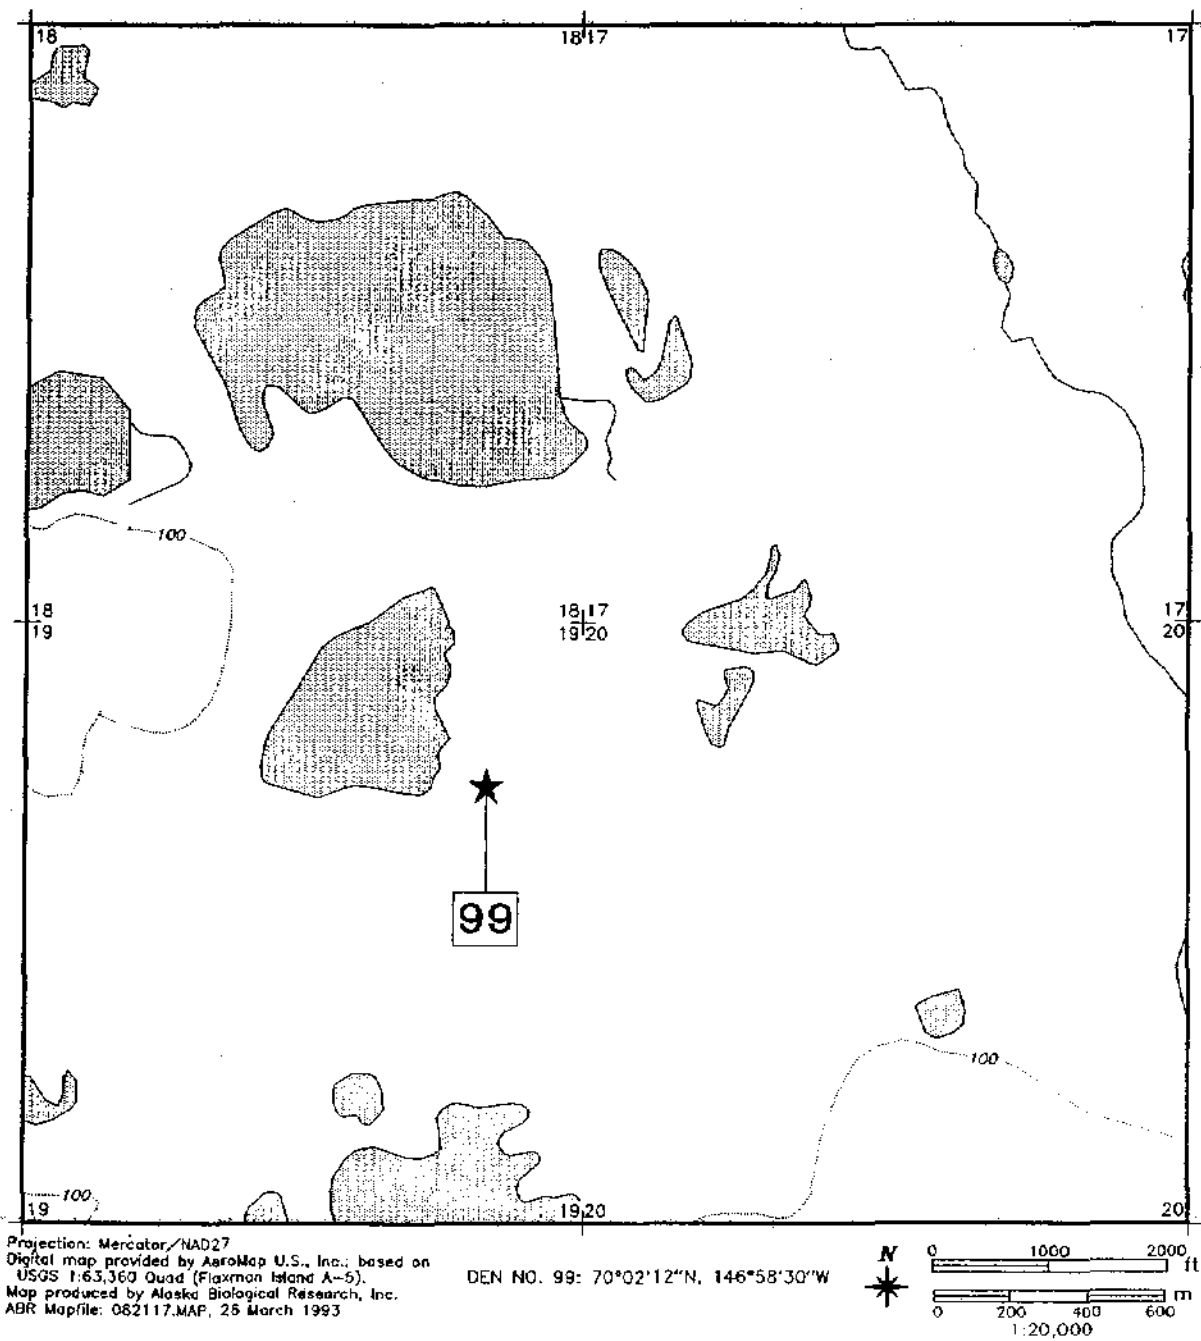

DEN NO. 89: 70°03'40"N, 147°10'11"W

0 1000 2000 ft
 0 200 400 600 m
 1:20,000

Figure A76. Location of fox den 89 in Beechey Point Quadrangle A-1, Township 8N, Range 20E, Sections 3, 4, 9, and 10.

Inventory of Arctic Fox Dens in the Prudhoe Bay Region, 1992