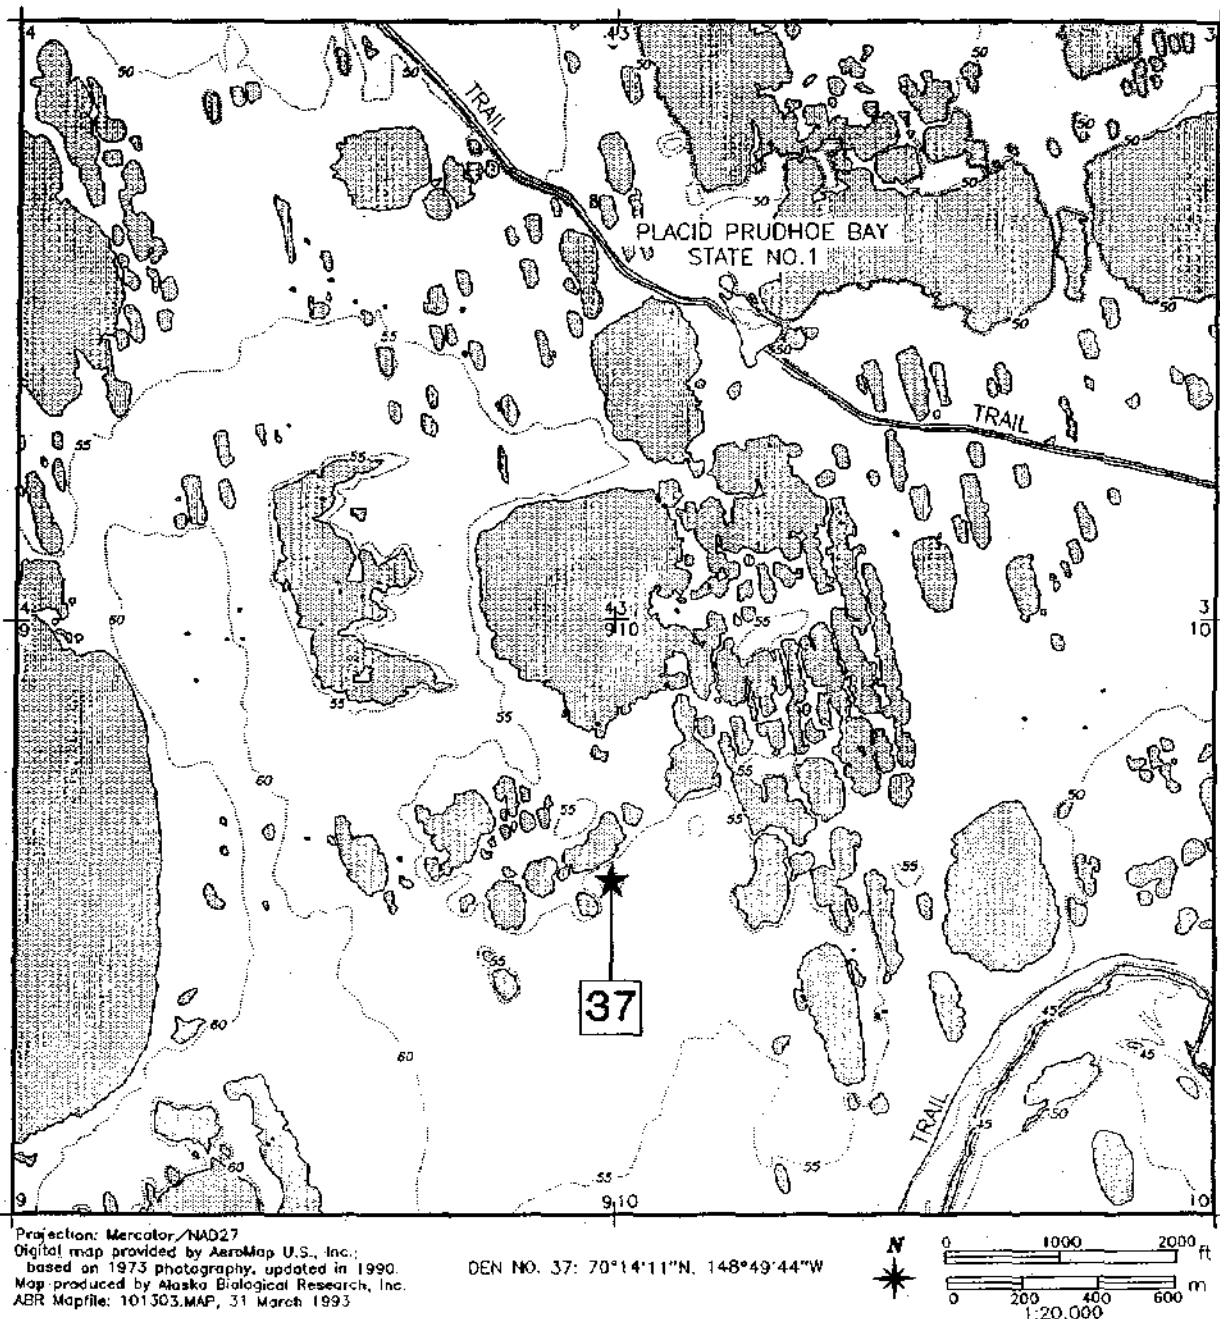

Inventory of Arctic Fox Dens in the Prudhoe Bay Region, 1992

Figure A42. Location of fox den 37 in Beechey Point Quadrangles A-3, A-4, B-3, and B-4, Township 10N, Range 13E, Sections 3, 4, 9, and 10.

Inventory of Arctic Fox Dens in the Prudhoe Bay Region, 1992