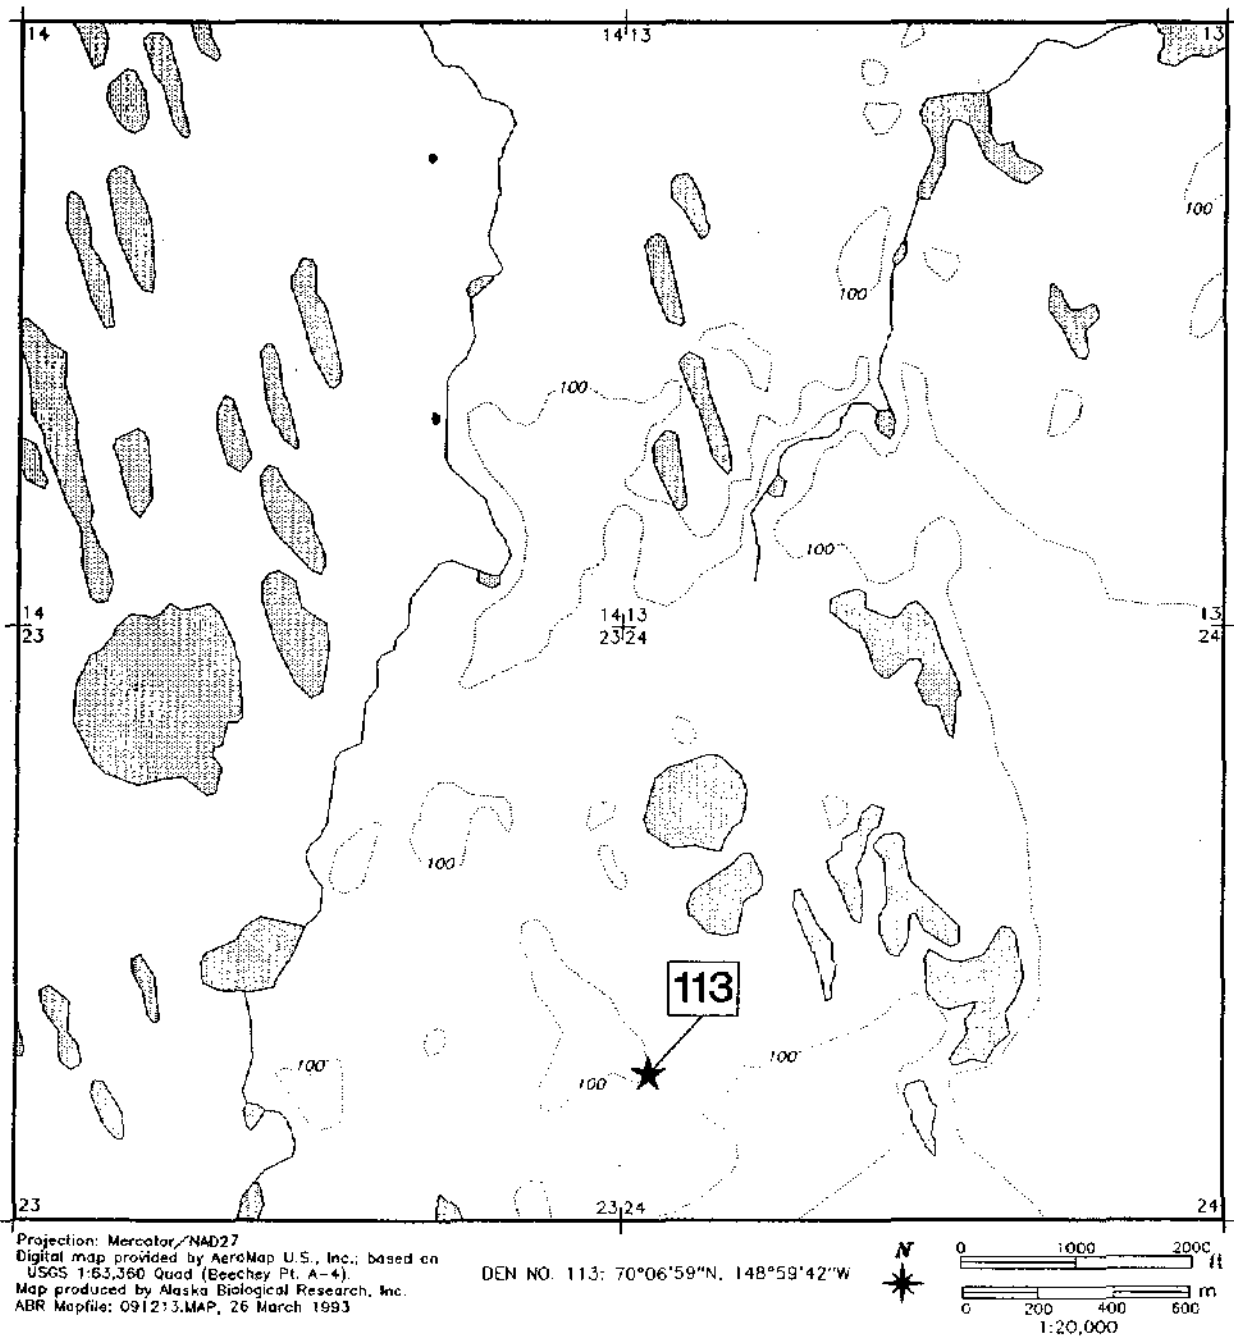

Figure A77. Location of fox den 99 in Flaxman Island Quadrangle A-5, Township 8N, Range 21E, Sections 17, 18, 19, and 20.

Inventory of Arctic Fox Dens in the Prudhoe Bay Region, 1992

Figure A78. Location of fox den 113 in Beechey Point Quadrangle A-4, Township 9N, Range 12E, Sections 13, 14, 23, and 24. (Note, this den is outside of study area boundary and does not appear on previous key maps.)