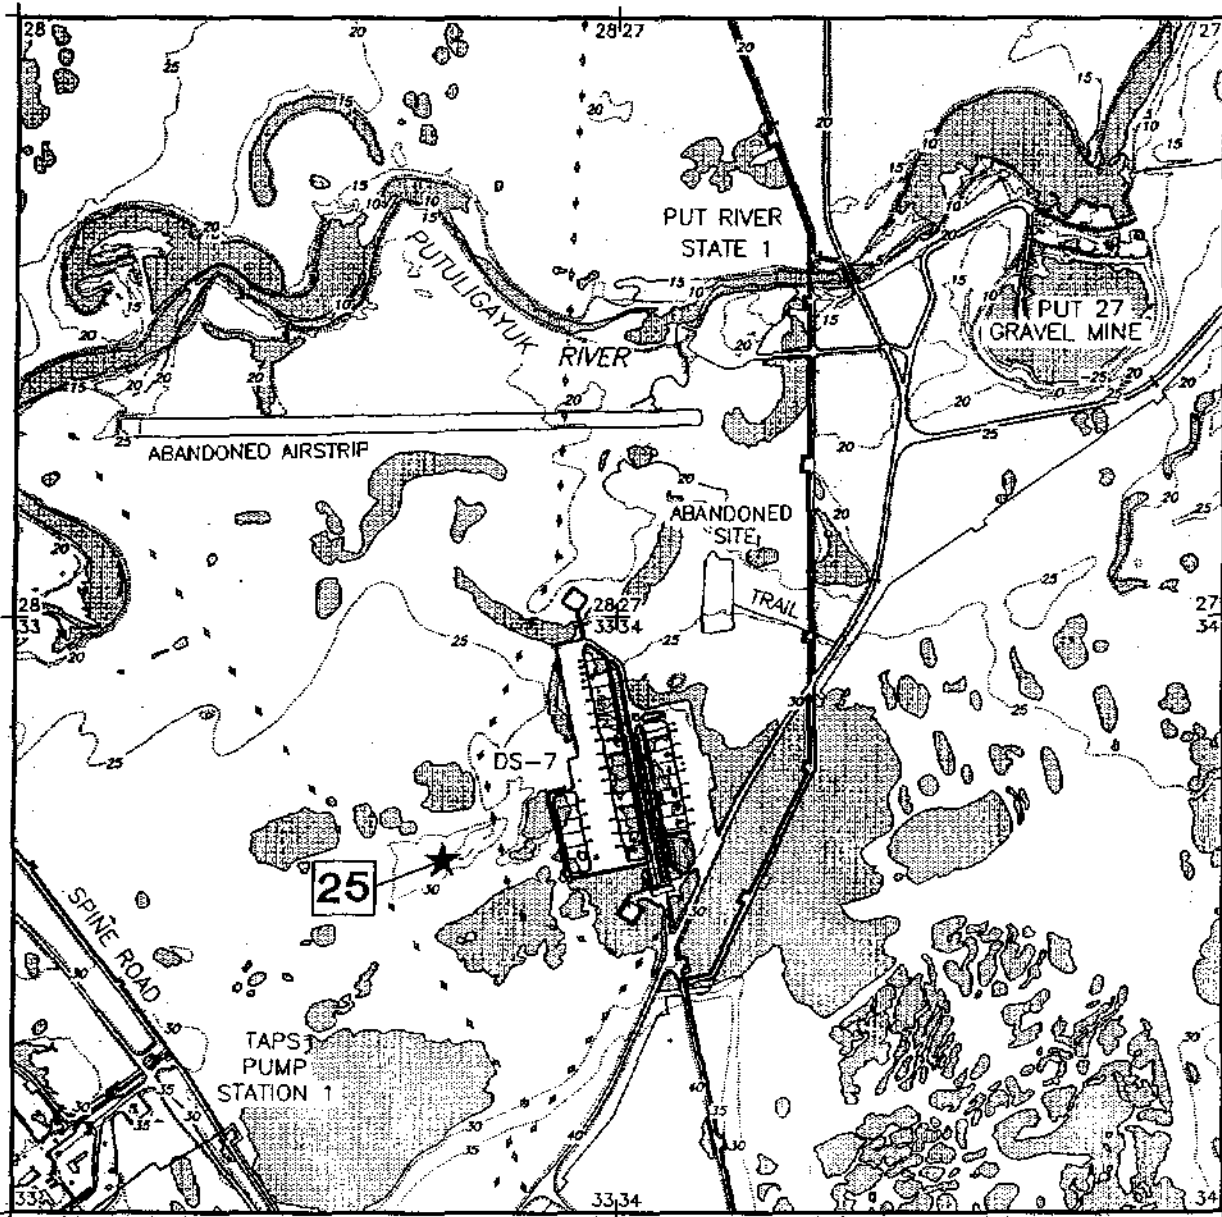

DEN NO. 52: 70°16'59"N, 148°41'35"W

Figure A34. Location of fox den 52 in Beechey Point Quadrangle B-3, Township 11N, Range 14E, Sections 29, 30, 31, and 32.

Inventory of Arctic Fox Dens in the Prudhoe Bay Region, 1992