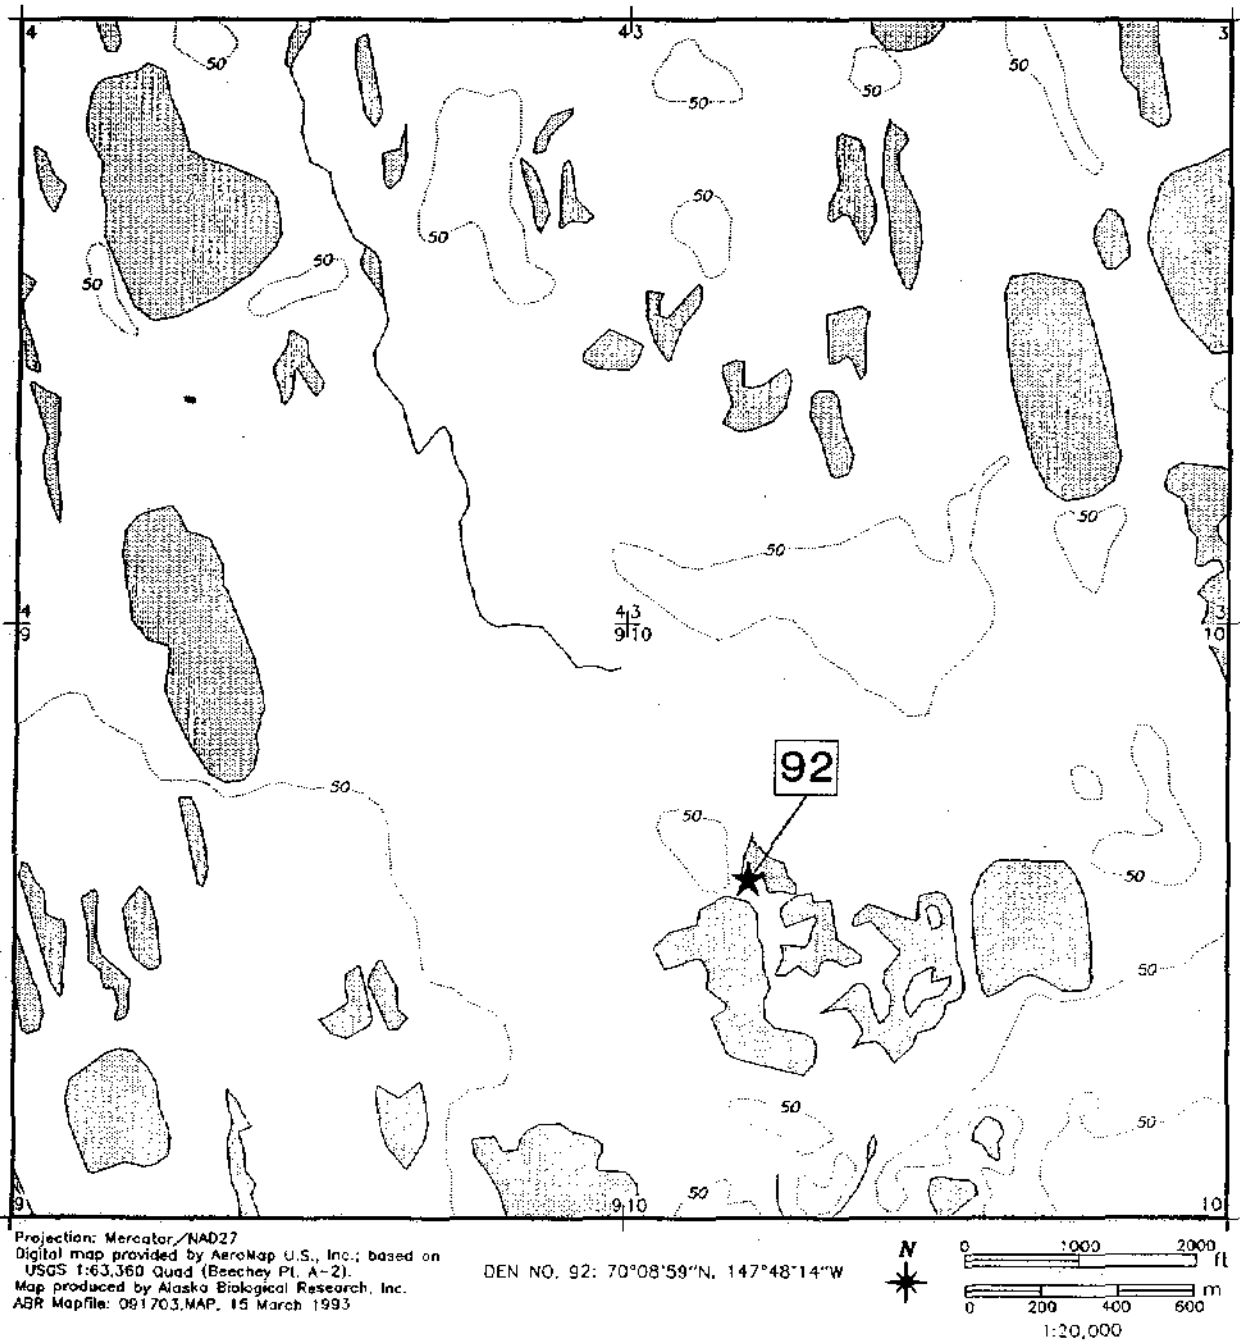

DEN NO. 100: 70°09'01"N, 148°10'05"W

Figure A62. Location of fox den 100 in Beechey Point Quadrangle A-2, Township 9N, Range 16E, Sections 5, 6, 7, and 8.

Inventory of Arctic Fox Dens in the Prudhoe Bay Region, 1992