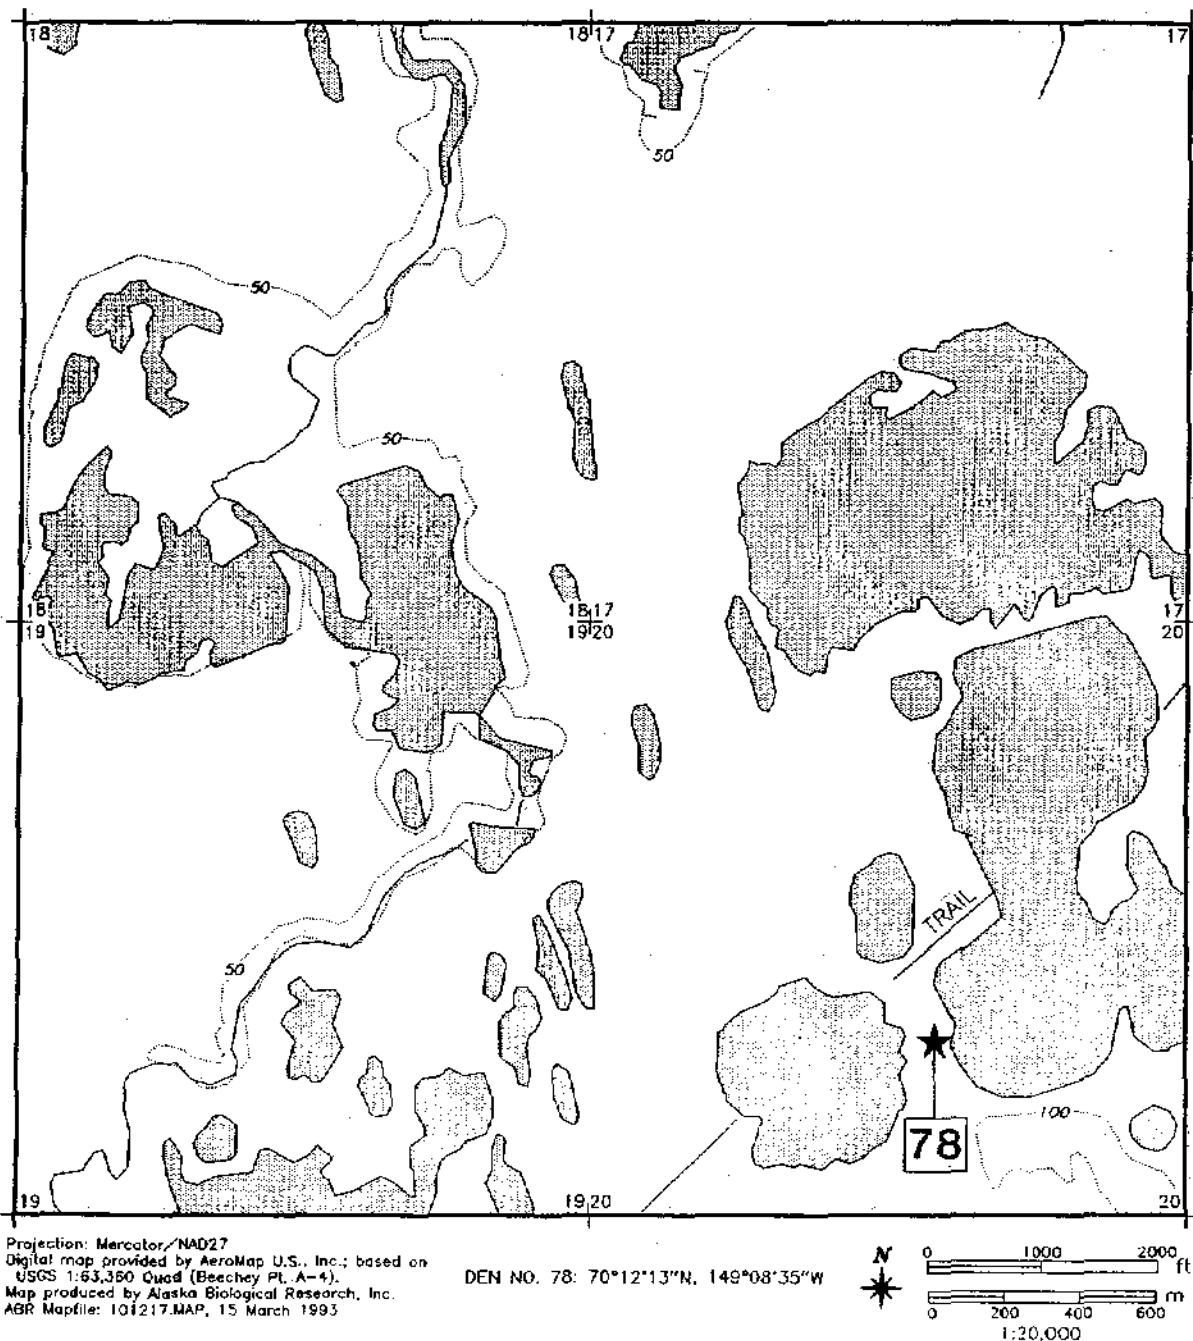

DEN NO. 86: 70°15'23"N, 148°00'58"W

Figure A48. Location of fox den 86 in Beechey Point Quadrangles A-2 and B-2, Township 10N, Range 16E, Sections 1, 2, 11, and 12.

Inventory of Arctic Fox Dens in the Prudhoe Bay Region, 1992