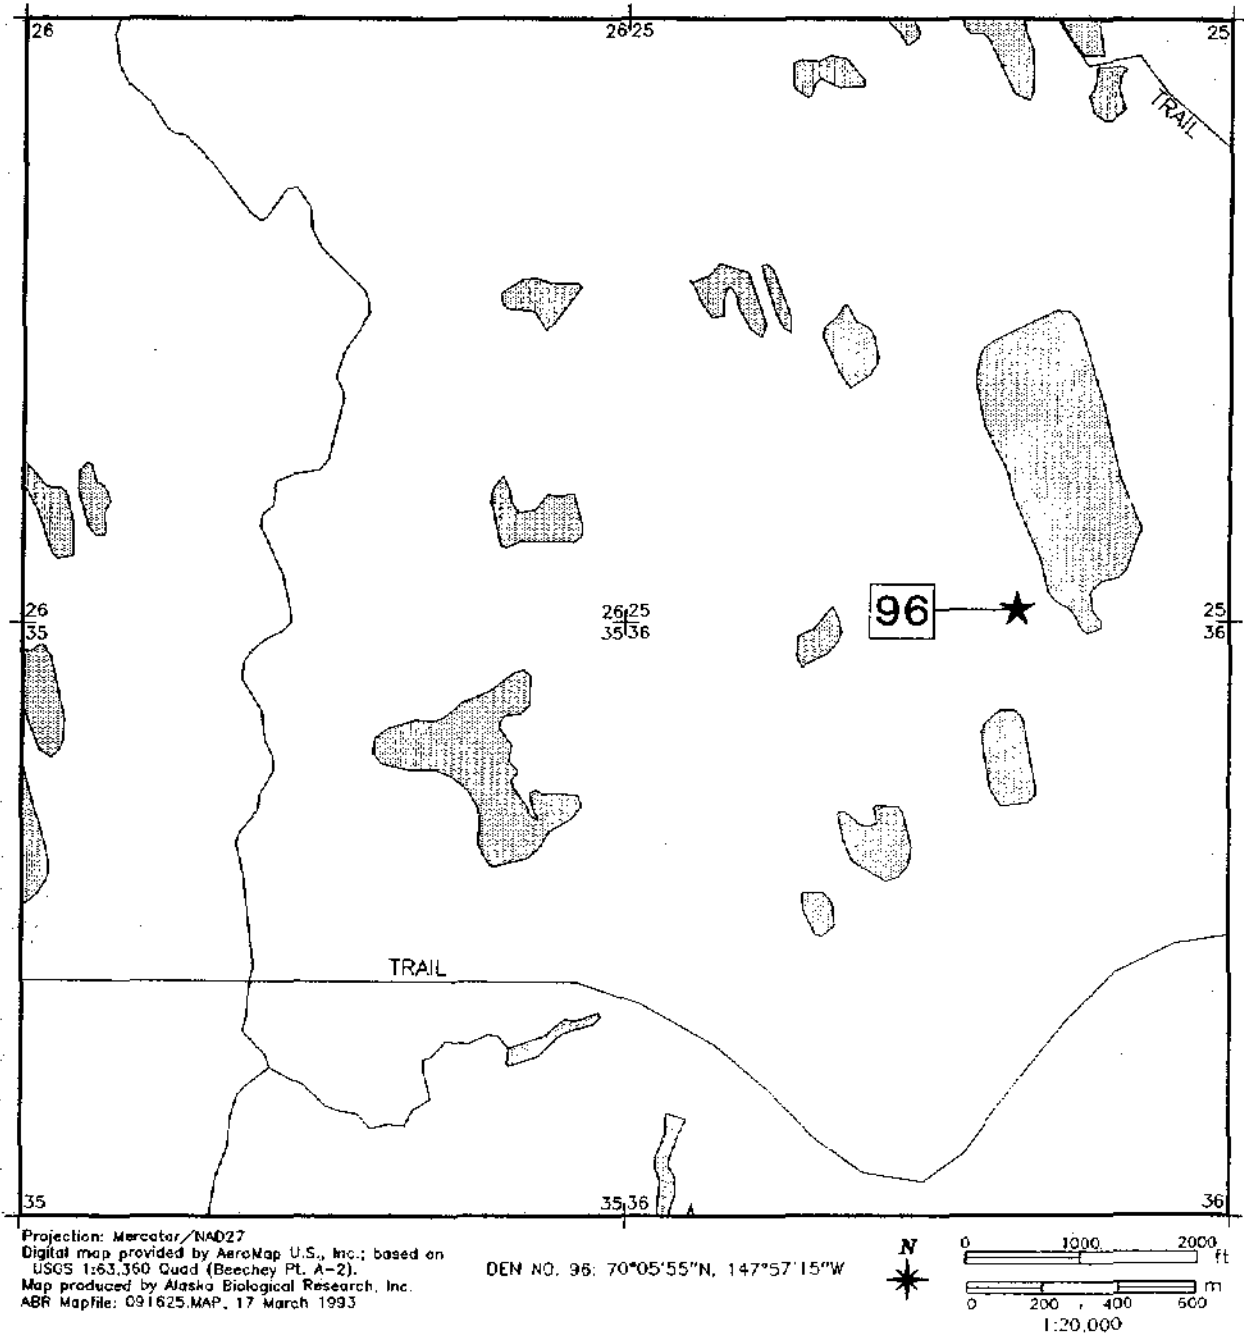

Inventory of Arctic Fox Dens in the Prudhoe Bay Region, 1992

Figure A71. Location of fox den 80 in Beechey Point Quadrangle A-3, Township 9N, Range 13E, Sections 25, 26, 35, and 36.

Inventory of Arctic Fox Dens in the Prudhoe Bay Region, 1992