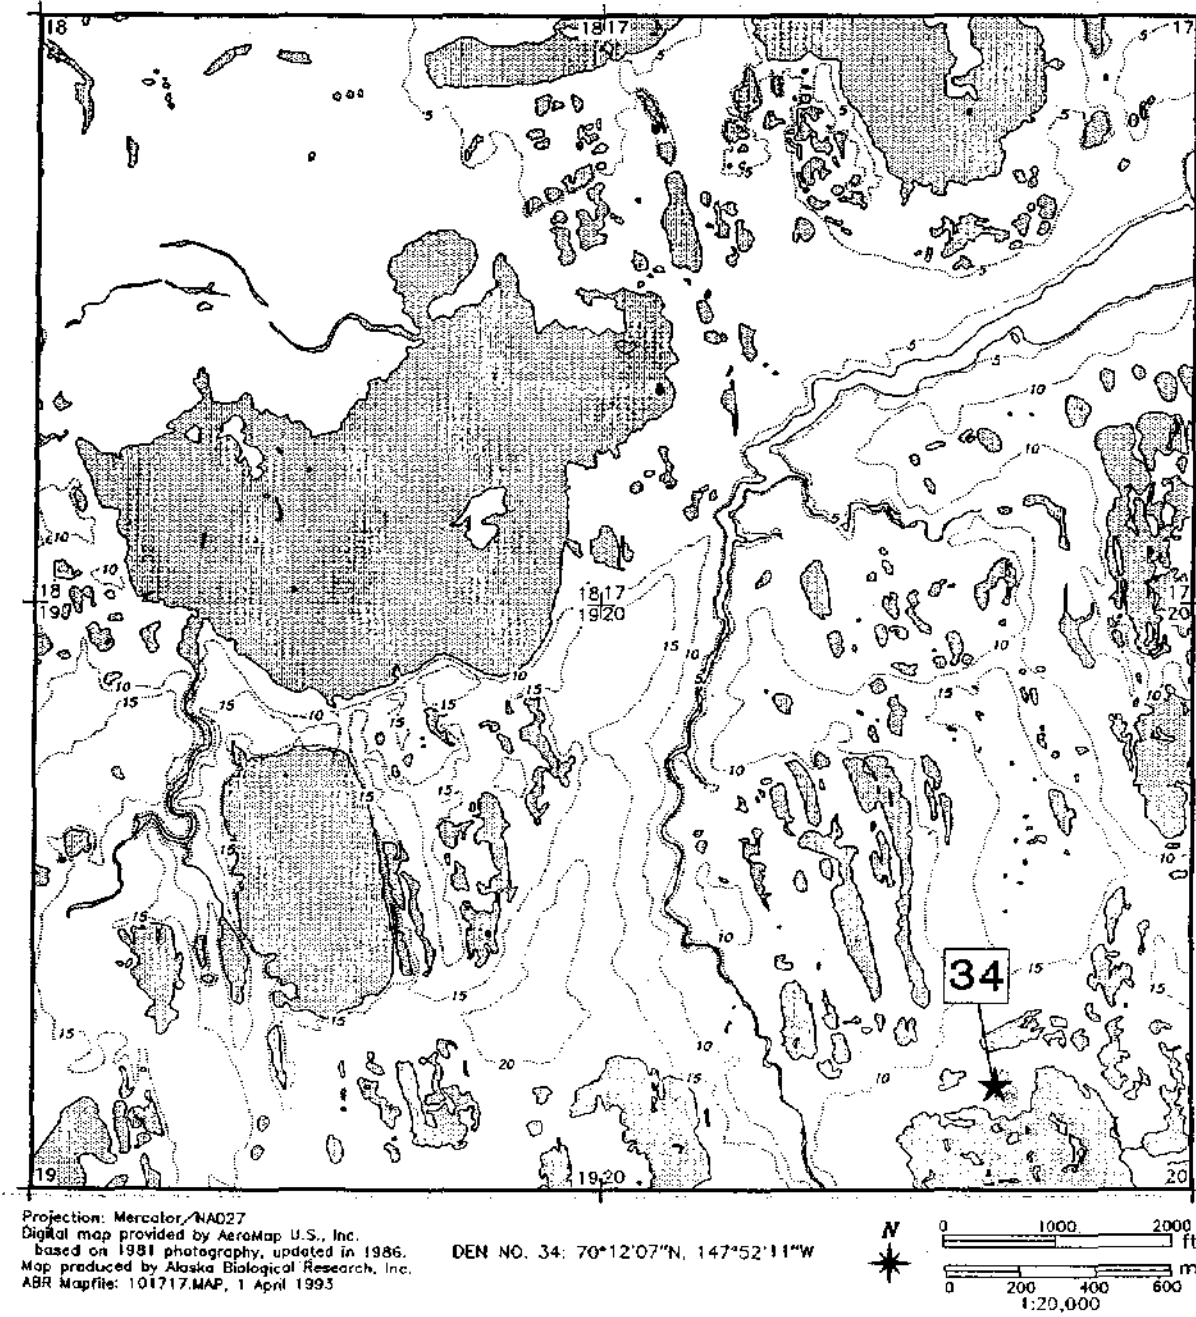

Inventory of Arctic Fox Dens In the Prudhoe Bay Region, 1992

Figure A54. Location of fox den 114 in Beechey Point Quadrangle A-2, Township 10N, Range 16E, Sections 15, 16, 21, and 22.

Inventory of Arctic Fox Dens in the Prudhoe Bay Region, 1992