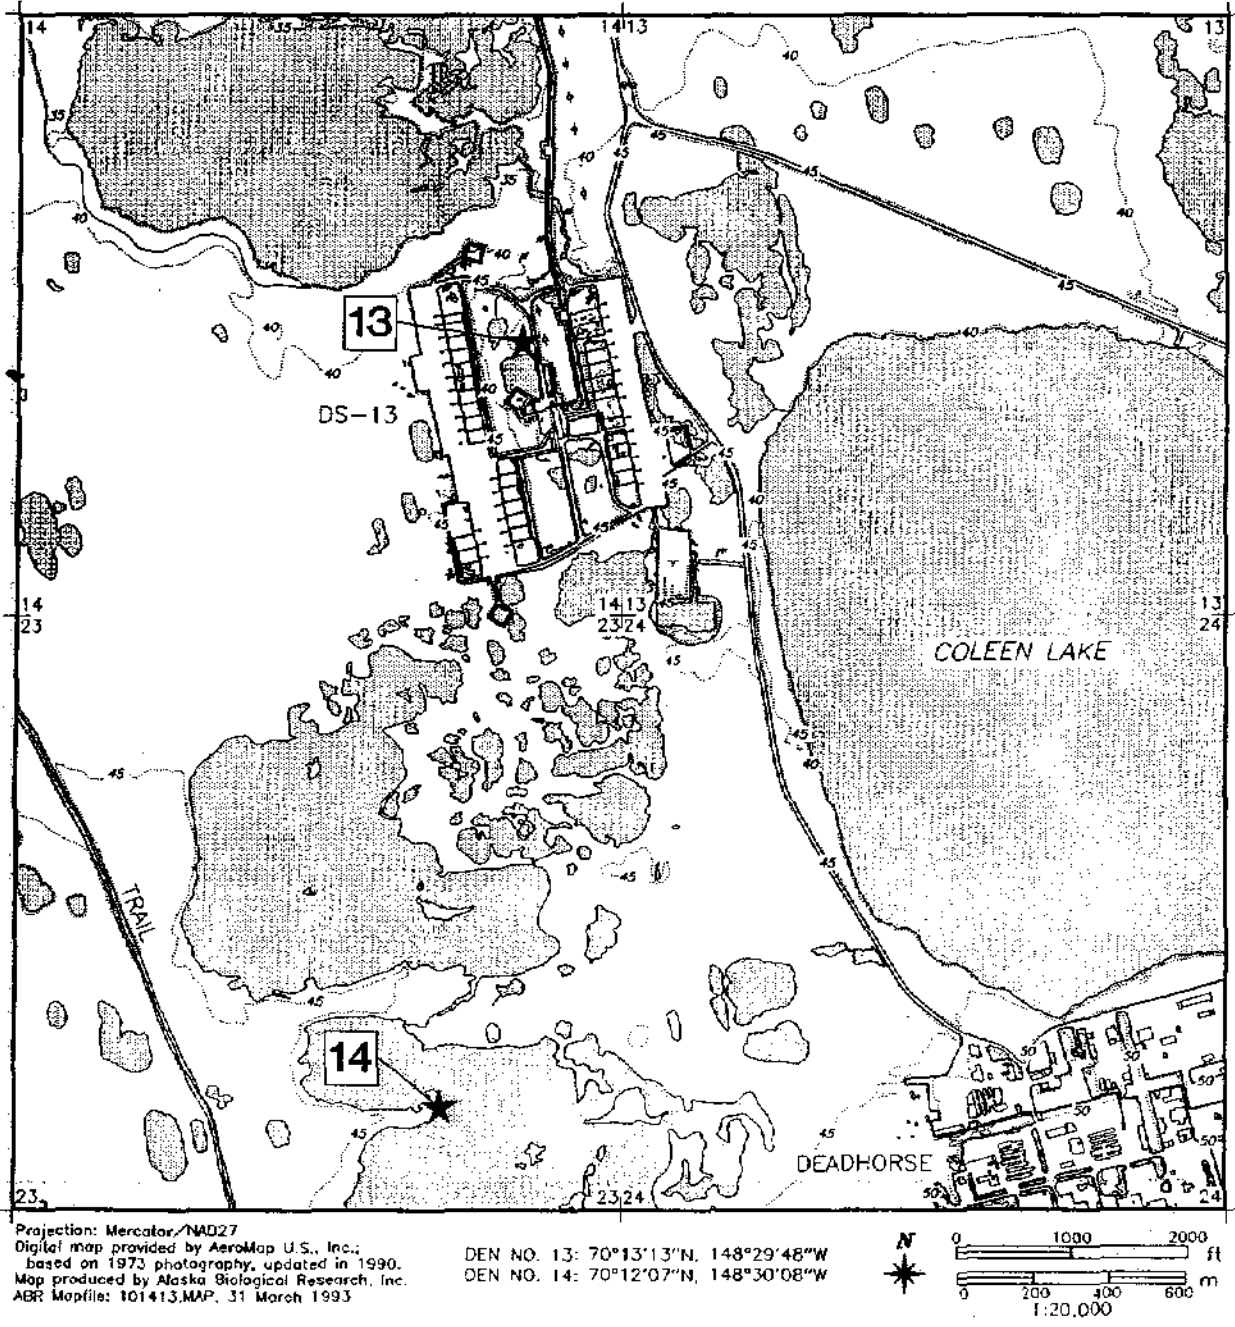

Inventory of Arctic Fox Dens in the Prudhoe Bay Region, 1992

Figure A51. Location of fox dens 13 and 14 in Beechey Point Quadrangle A-3, Township 10N, Range 14E, Sections 13, 14, 23, and 24.