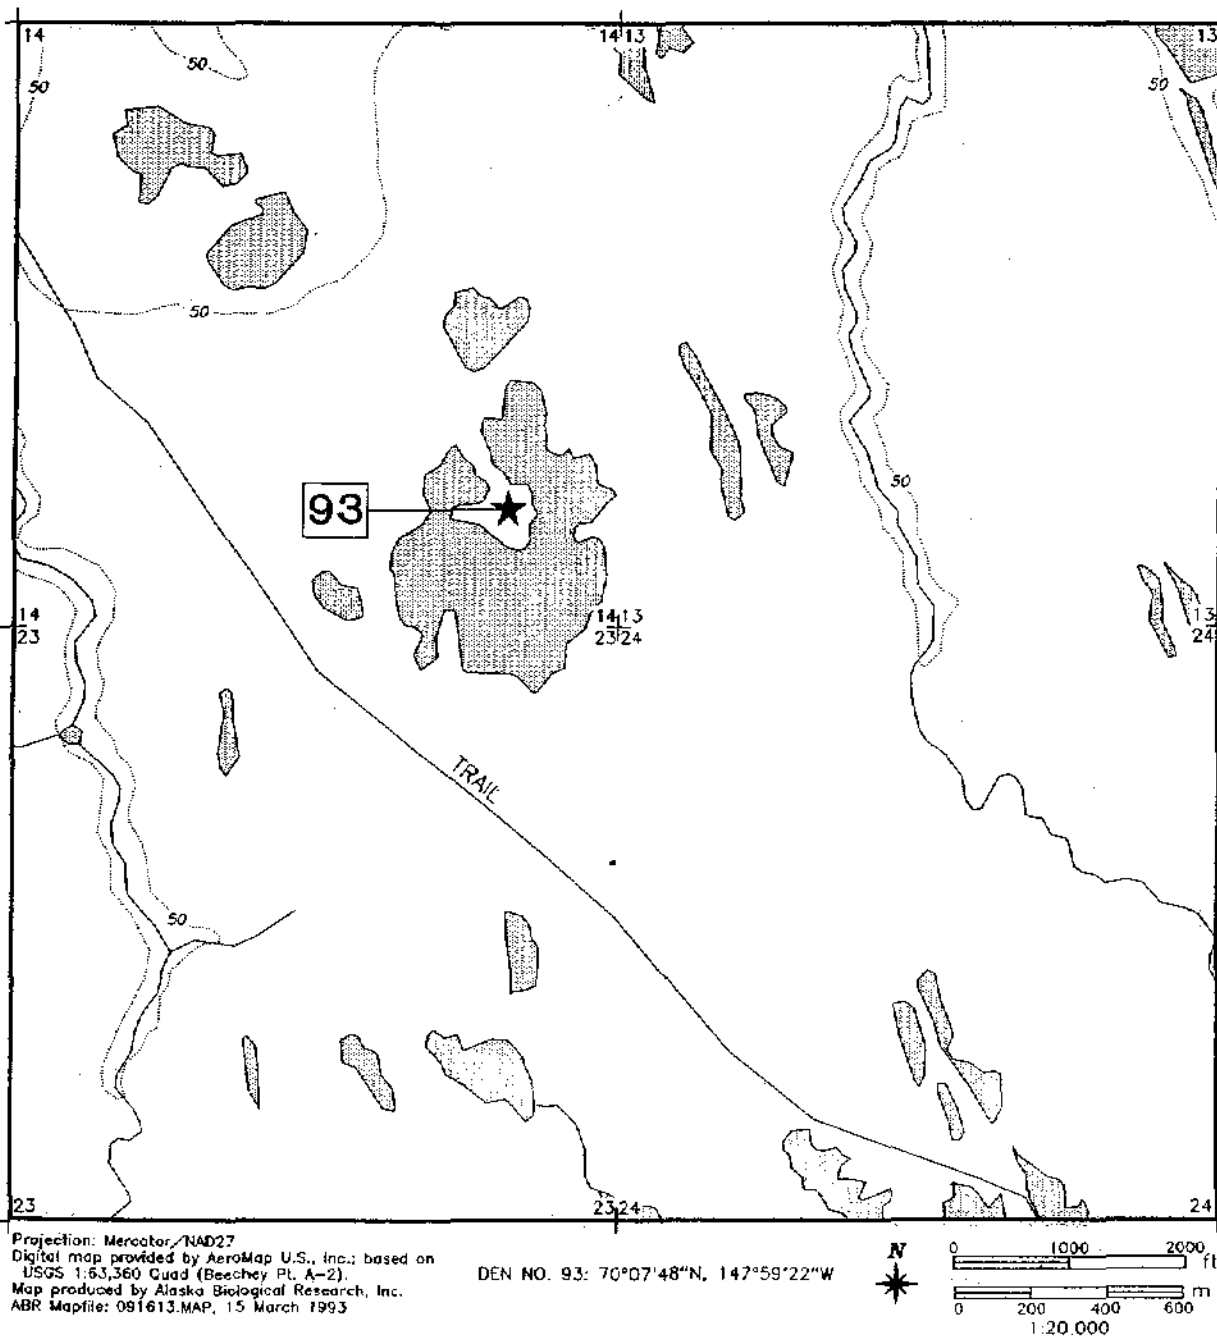

Inventory of Arctic Fox Dens in the Prudhoe Bay Region, 1992

Figure A68. Location of fox den 93 in Beechey Point Quadrangle A-2, Township 9N, Range 16E, Sections 13, 14, 23, and 24.

Inventory of Arctic Fox Dens in the Prudhoe Bay Region, 1992