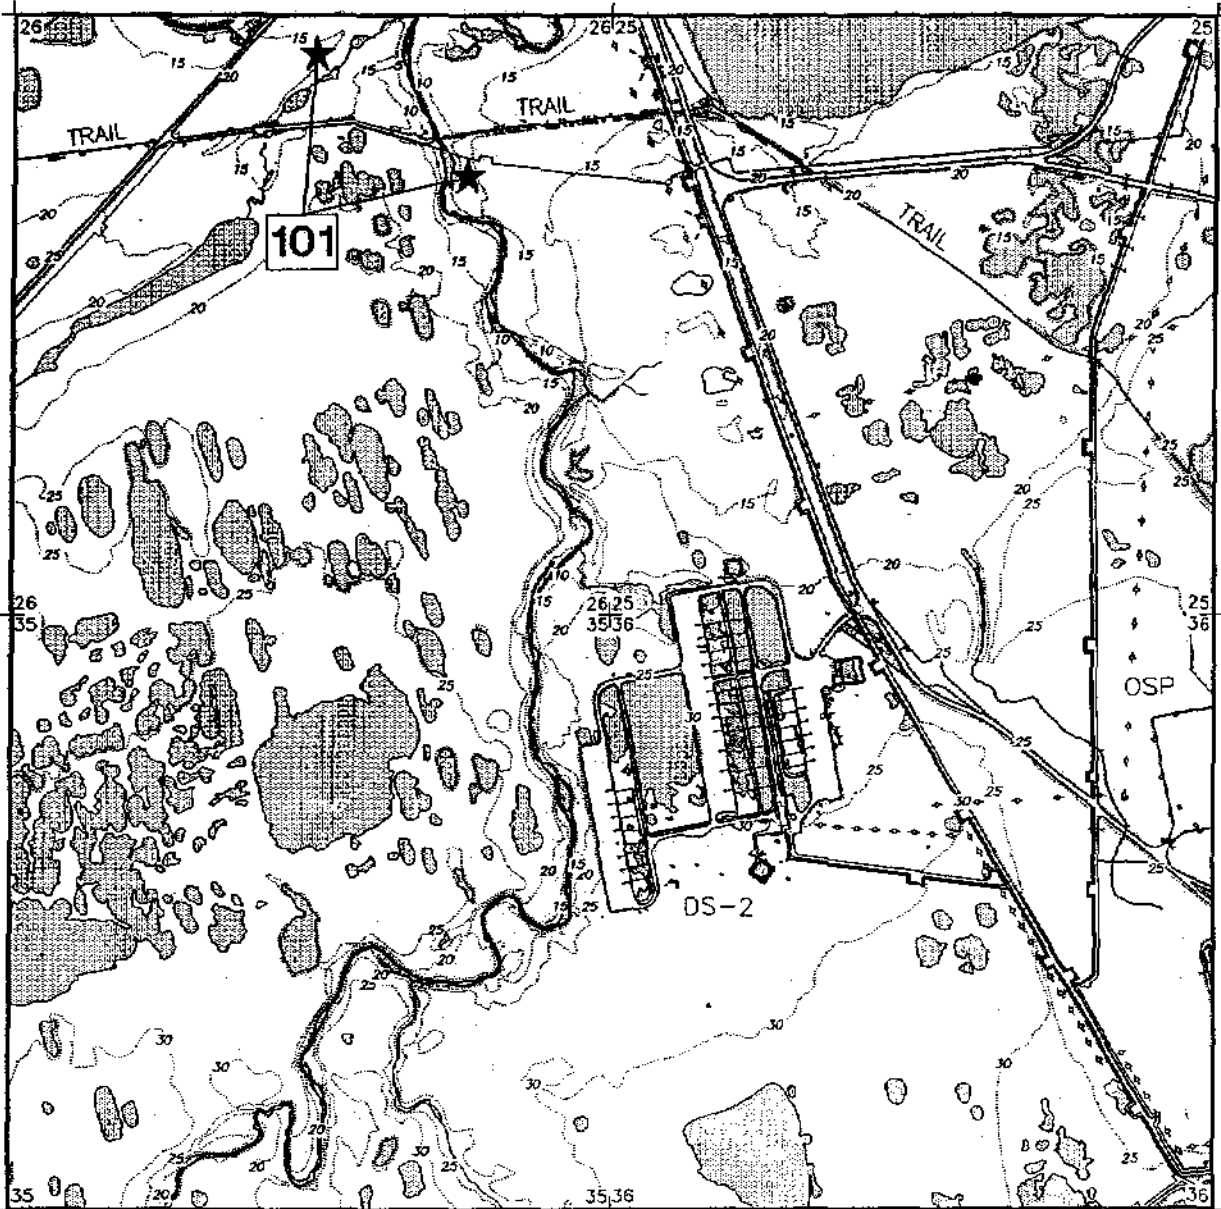

DEN NO. 25: 70°15'56"N, 148°35'15"W

Figure A35. Location of fox den 25 in Beechey Point Quadrangle B-3, Township 11N, Range 14E, Sections 27, 28, 33, and 34.

Inventory of Arctic Fox Dens in the Prudhoe Bay Region, 1992