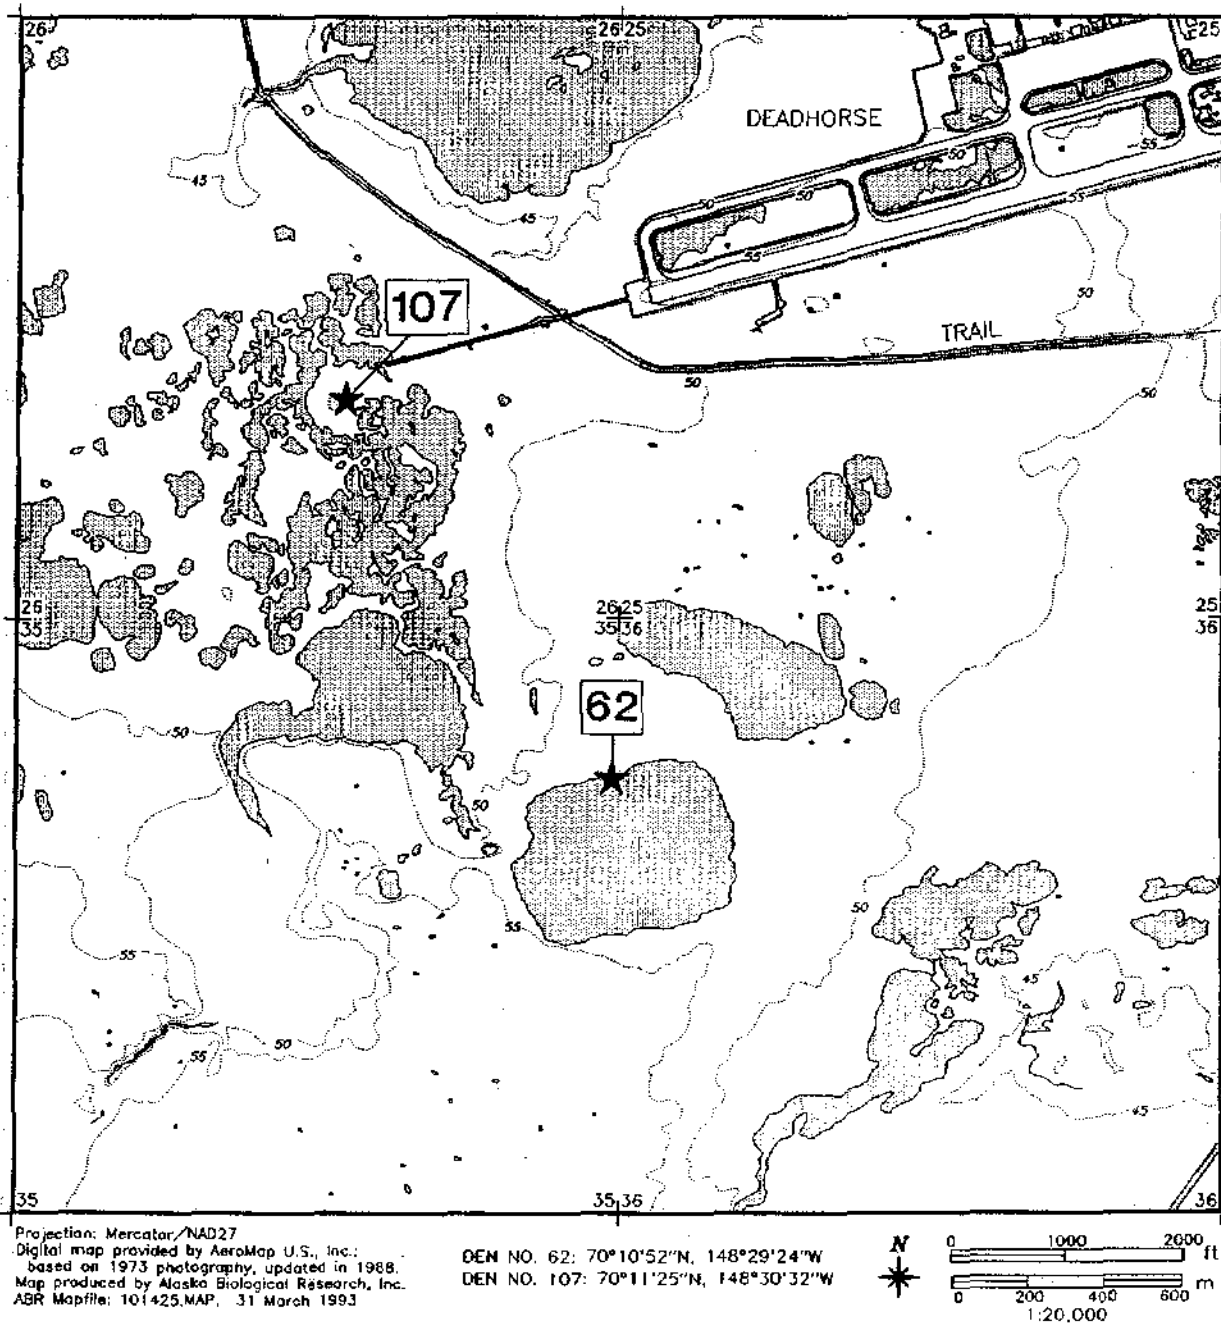

Inventory of Arctic Fox Dens in the Prudhoe Bay Region, 1992