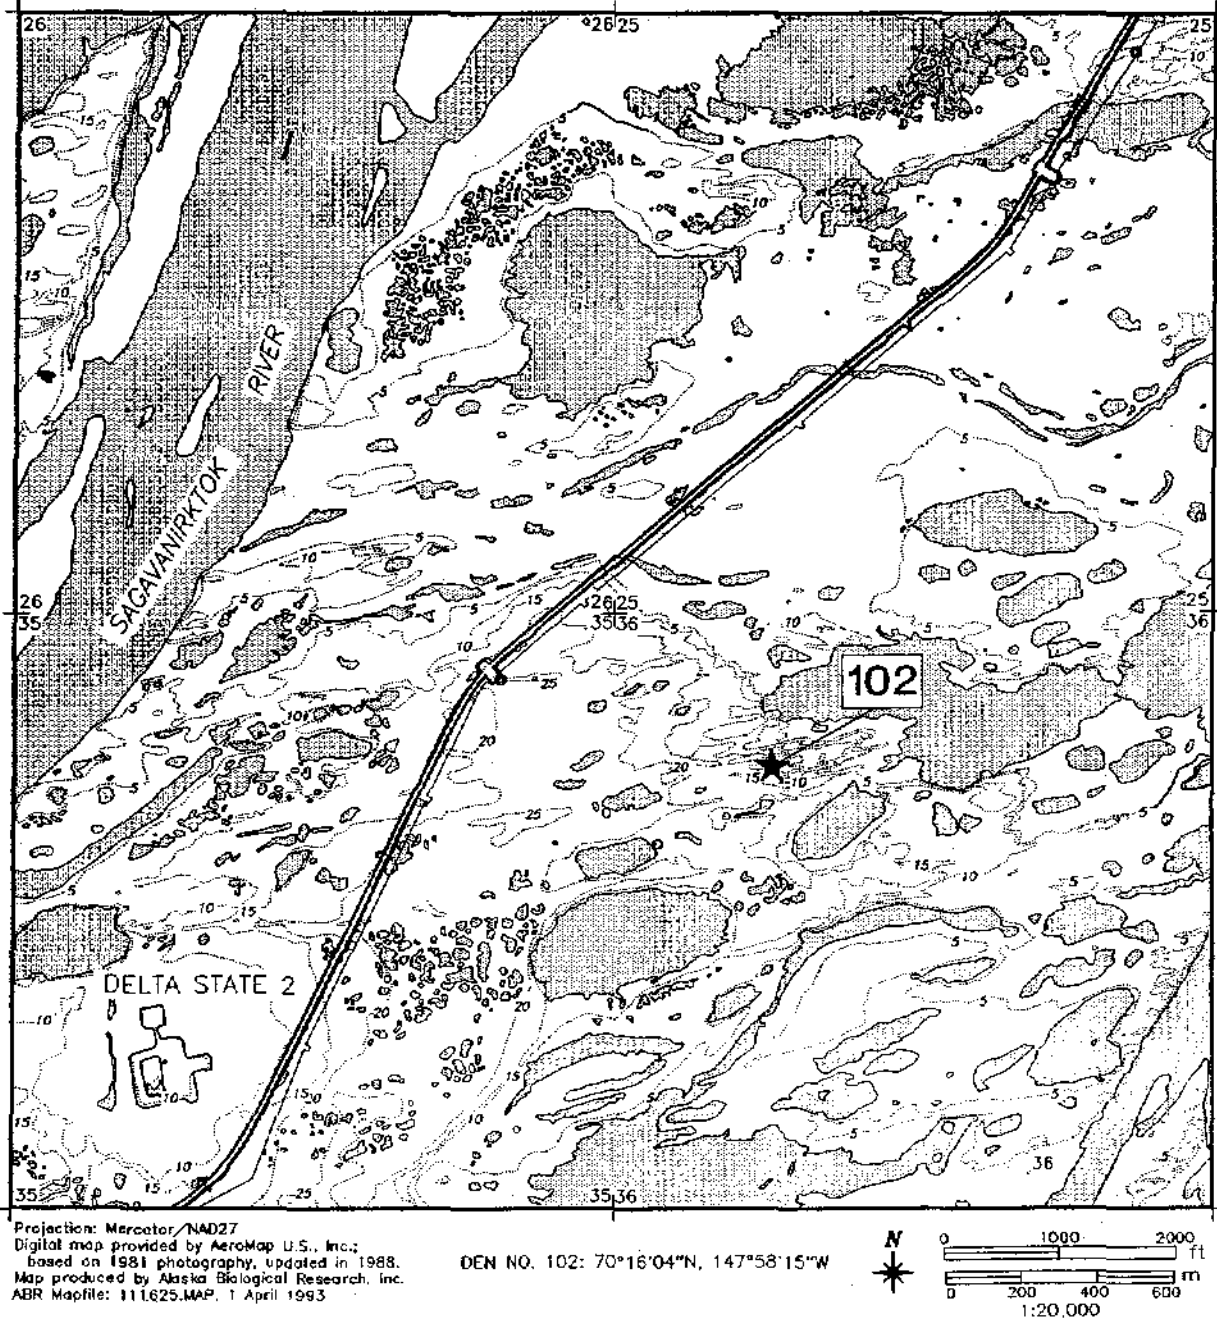

Inventory of Arctic Fox Dens In the Prudhoe Bay Region, 1992

Figure A39. Location of fox den 2 in Beechey Point Quadrangle B-2, Township 11N, Range 16E, Sections 27, 28, 33, and 34.

Inventory of Arctic Fox Dens in the Prudhoe Bay Region, 1992