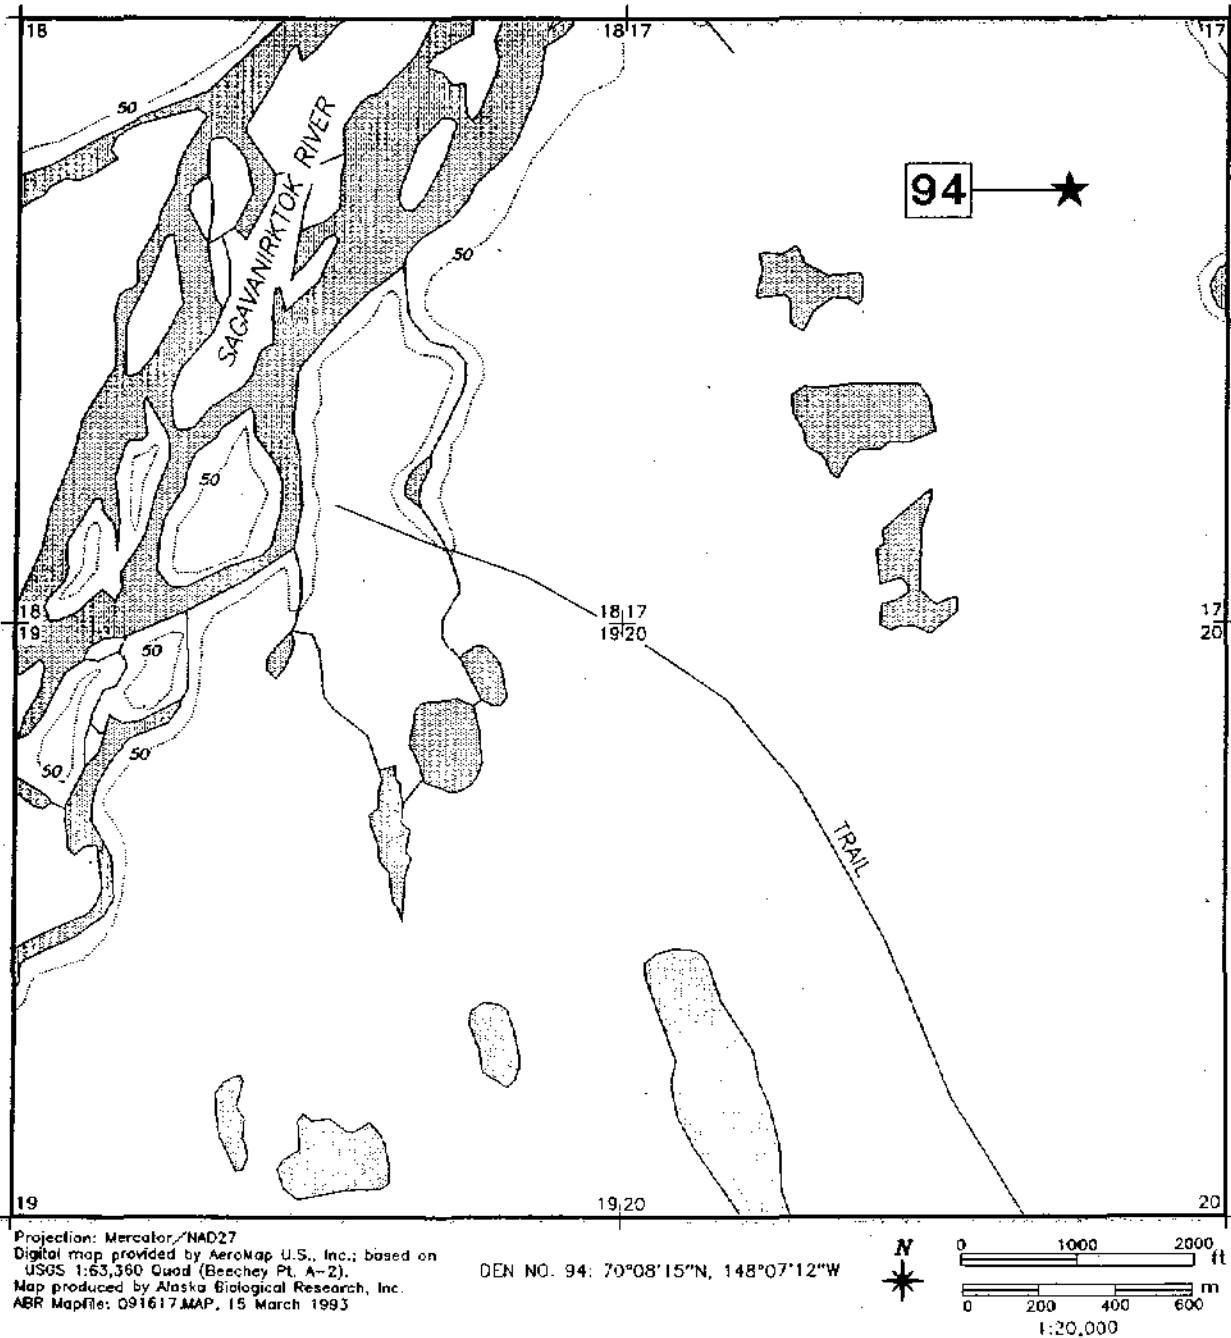

Figure A66. Location of fox den 83 in Beechey Point Quadrangle A-1, Township 9N, Range 20E, Sections 3, 4, 9, and 10.

Inventory of Arctic Fox Dens in the Prudhoe Bay Region, 1992

Figure A67. Location of fox den 94 in Beechey Point Quadrangle A-2, Township 9N, Range 16E, Sections 17, 18, 19, and 20.