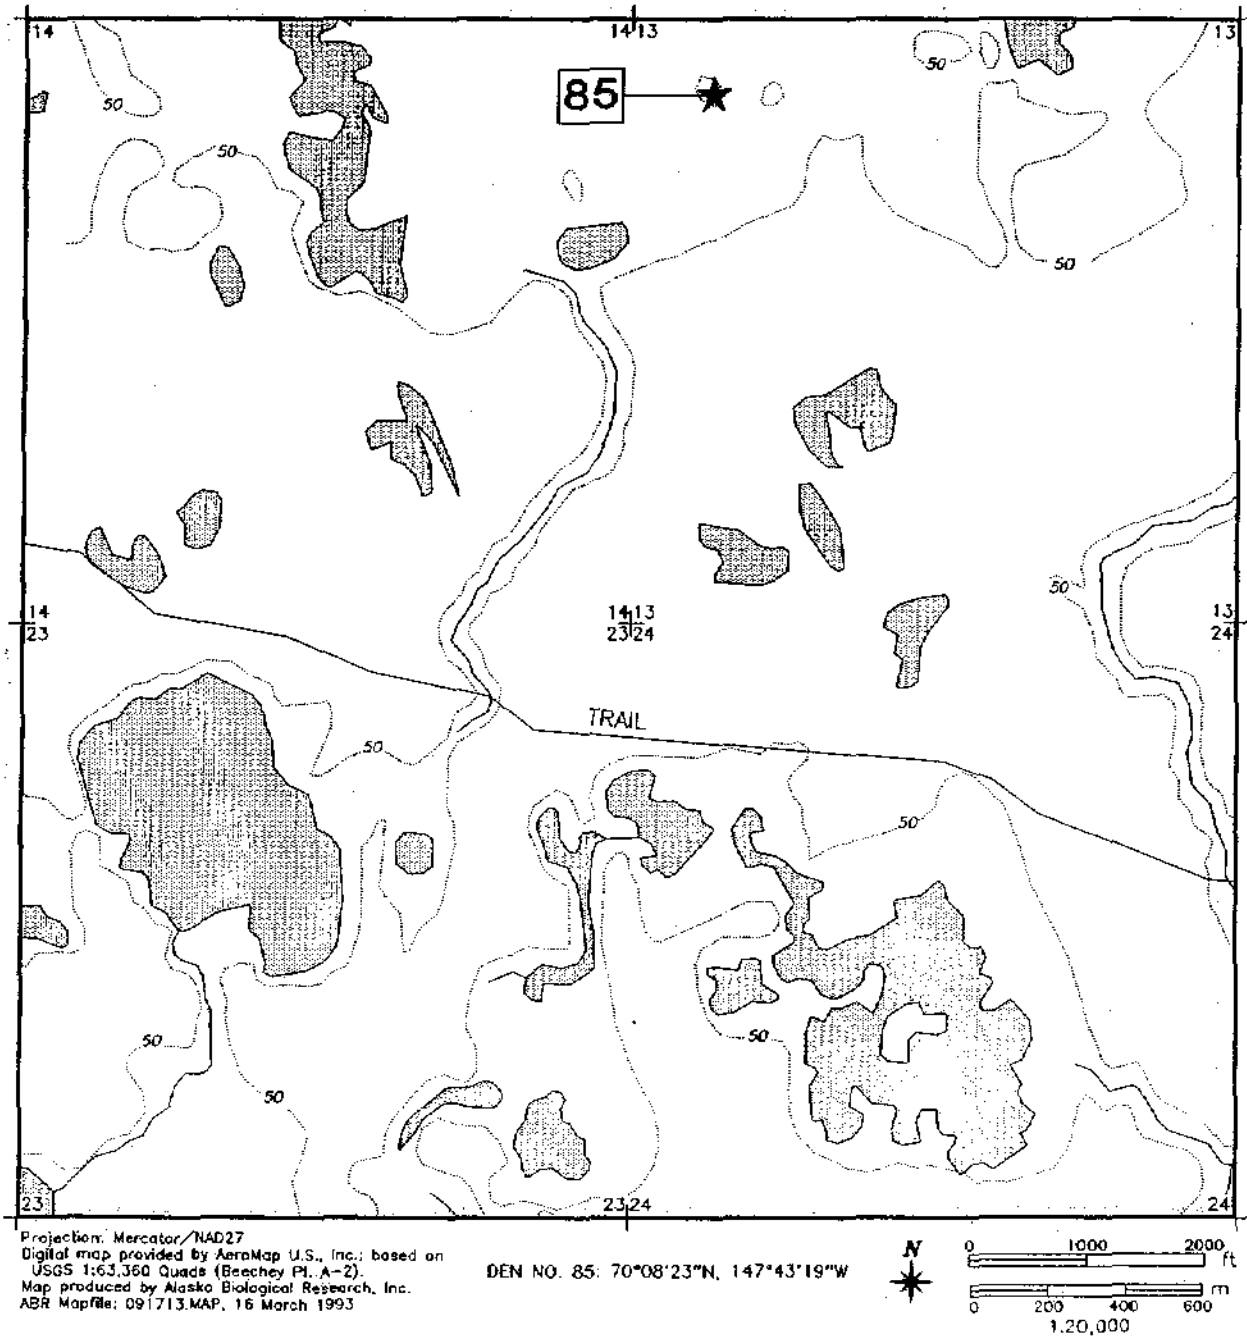

Inventory of Arctic Fox Dens in the Prudhoe Bay Region, 1992

Figure A68. Location of fox den 93 in Beechey Point Quadrangle A-2, Township 9N, Range 16E, Sections 13, 14, 23, and 24.

Inventory of Arctic Fox Dens in the Prudhoe Bay Region, 1992