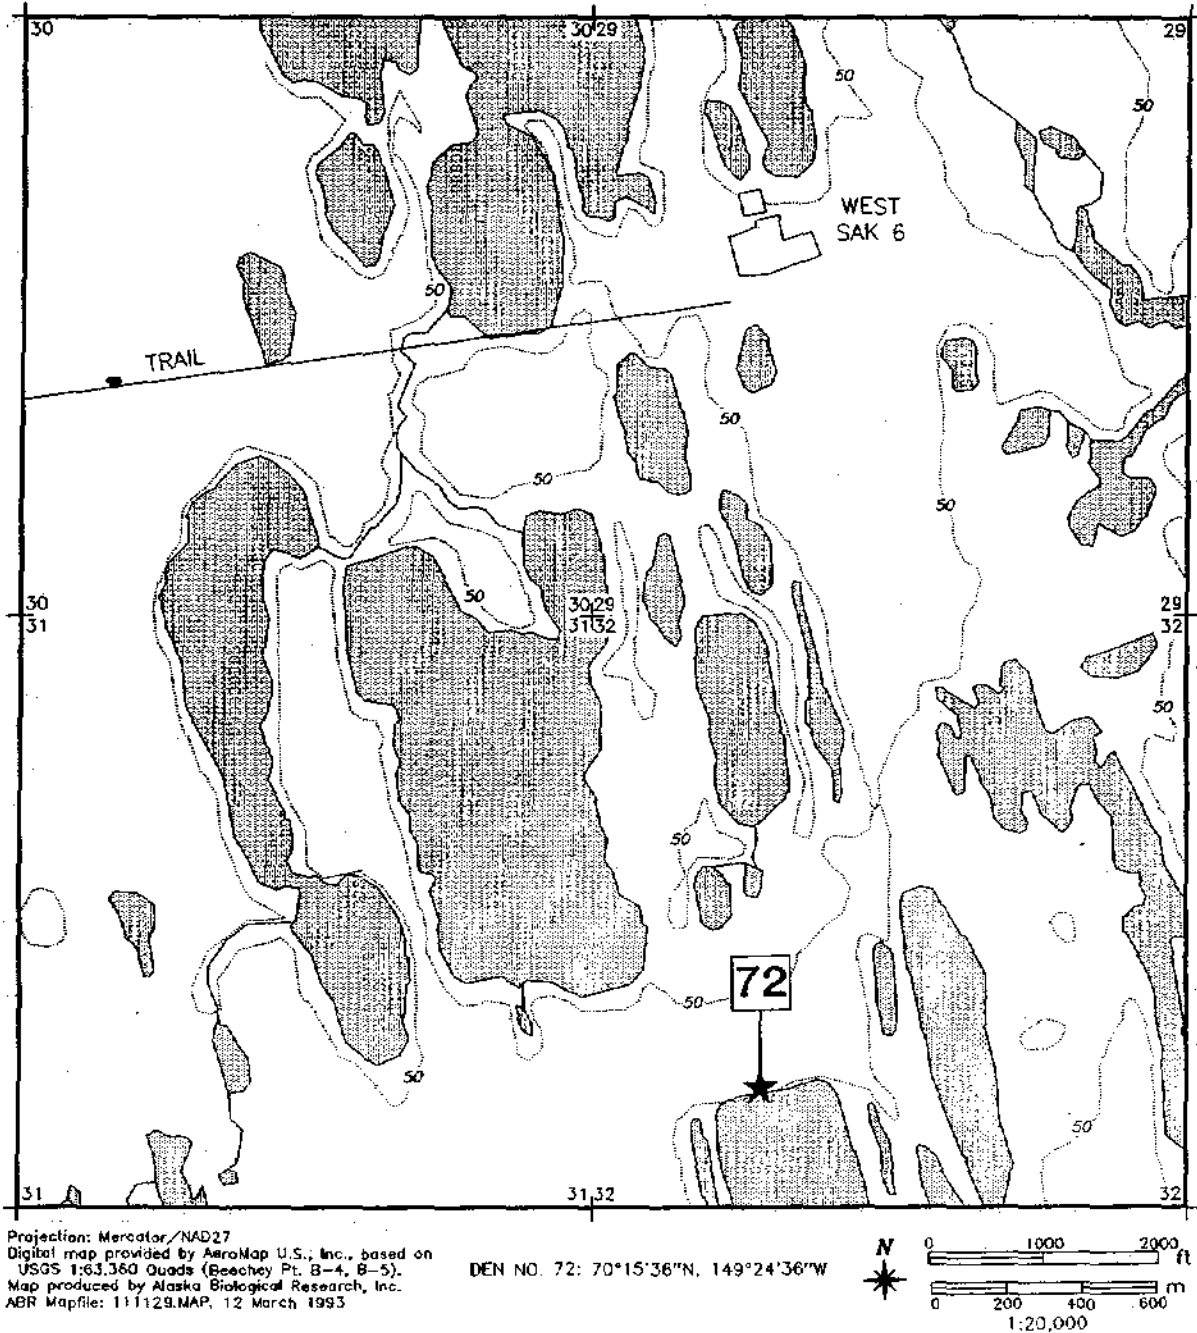

Inventory of Arctic Fox Dens In the Prudhoe Bay Region, 1992

Figure A29. Location of fox den 3 in Beechey Point Quadrangle B-2, Township 11N, Range 17E, Sections 17, 18, 19, and 20.

Inventory of Arctic Fox Dens in the Prudhoe Bay Region, 1992

Figure A30. Location of fox den 72 in Beechey Point Quadrangles B-4 and B-5, Township 11N, Range 11E, Sections 29, 30, 31, and 32.

Inventory of Arctic Fox Dens in the Prudhoe Bay Region, 1992

Projection: Mercator/NAD27
 Digital map provided by AeroMap U.S., Inc.;
 based on 1981 photography, updated in 1985.
 Map produced by Alaska Biological Research, Inc.
 ABR Mapfile: 111125.MAP, 1 April 1993

DEN NO. 41: 70°16'11"N, 149°12'44"W

Figure A31. Location of fox den 41 in Beechey Point Quadrangle B-4, Township 11N, Range 11E, Sections 25, 26, 35, and 36.

Inventory of Arctic Fox Dens in the Prudhoe Bay Region, 1992