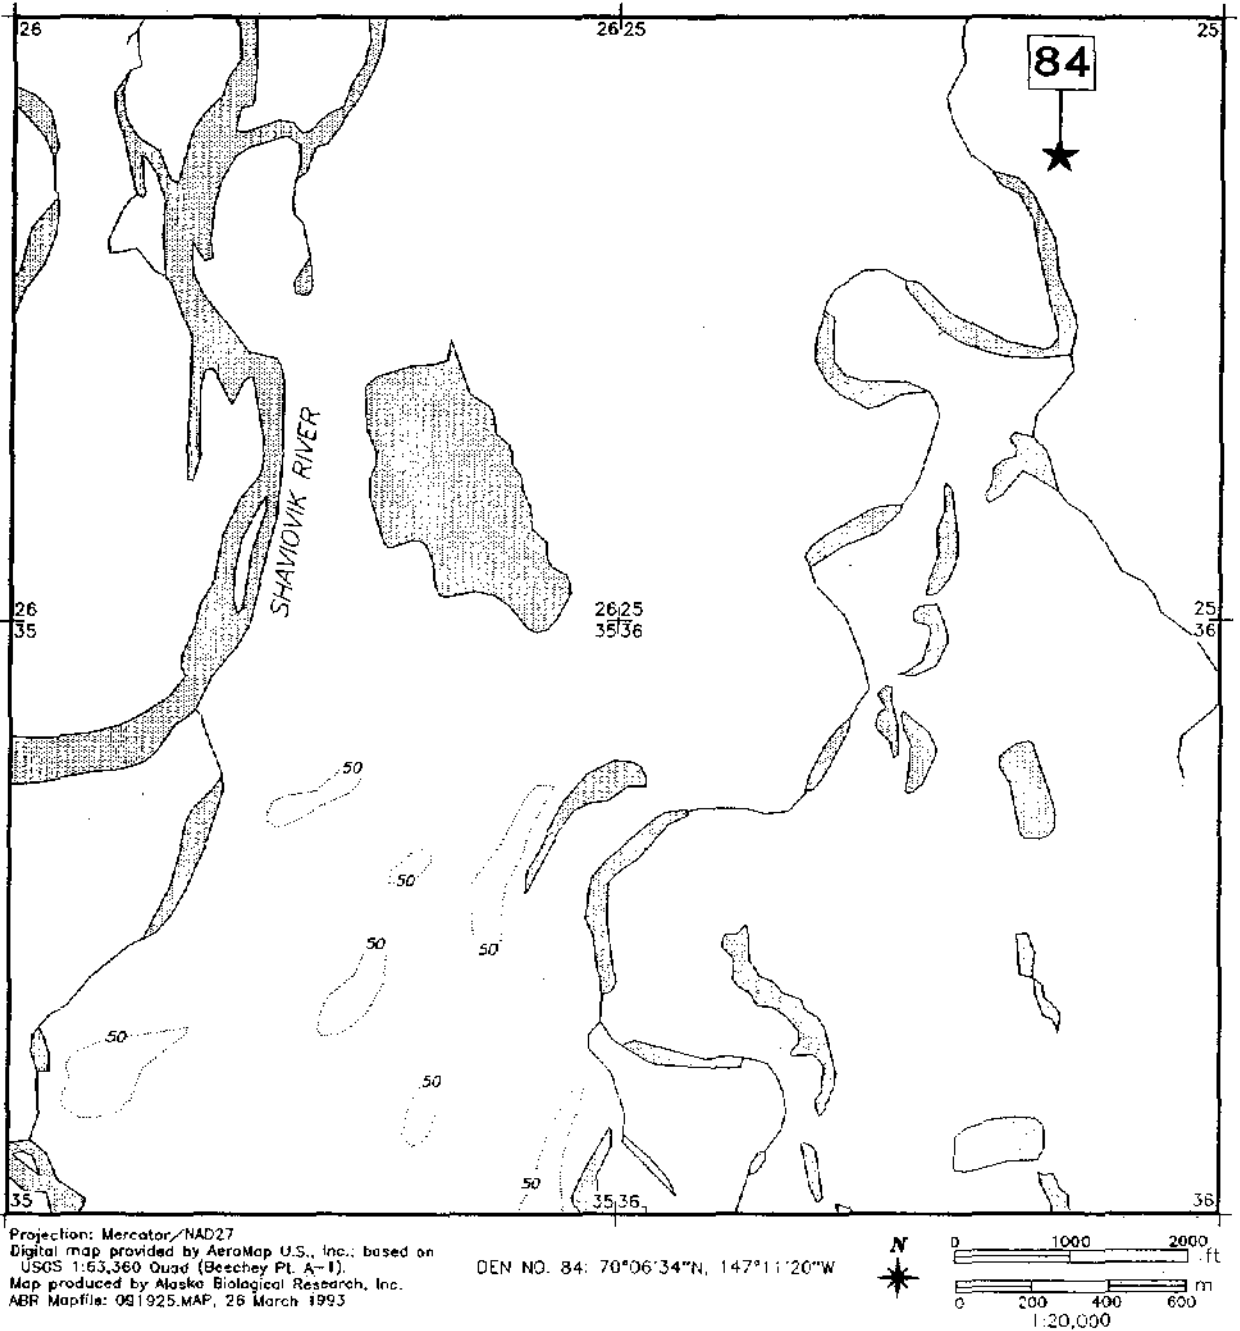

DEN NO. 91: 70°05'27"N, 147°41'13"W

Figure A73. Location of fox den 91 in Beechey Point Quadrangle A-2, Township 9N, Range 17E, Sections 25, 26, 35, and 36.

Inventory of Arctic Fox Dens in the Prudhoe Bay Region, 1992