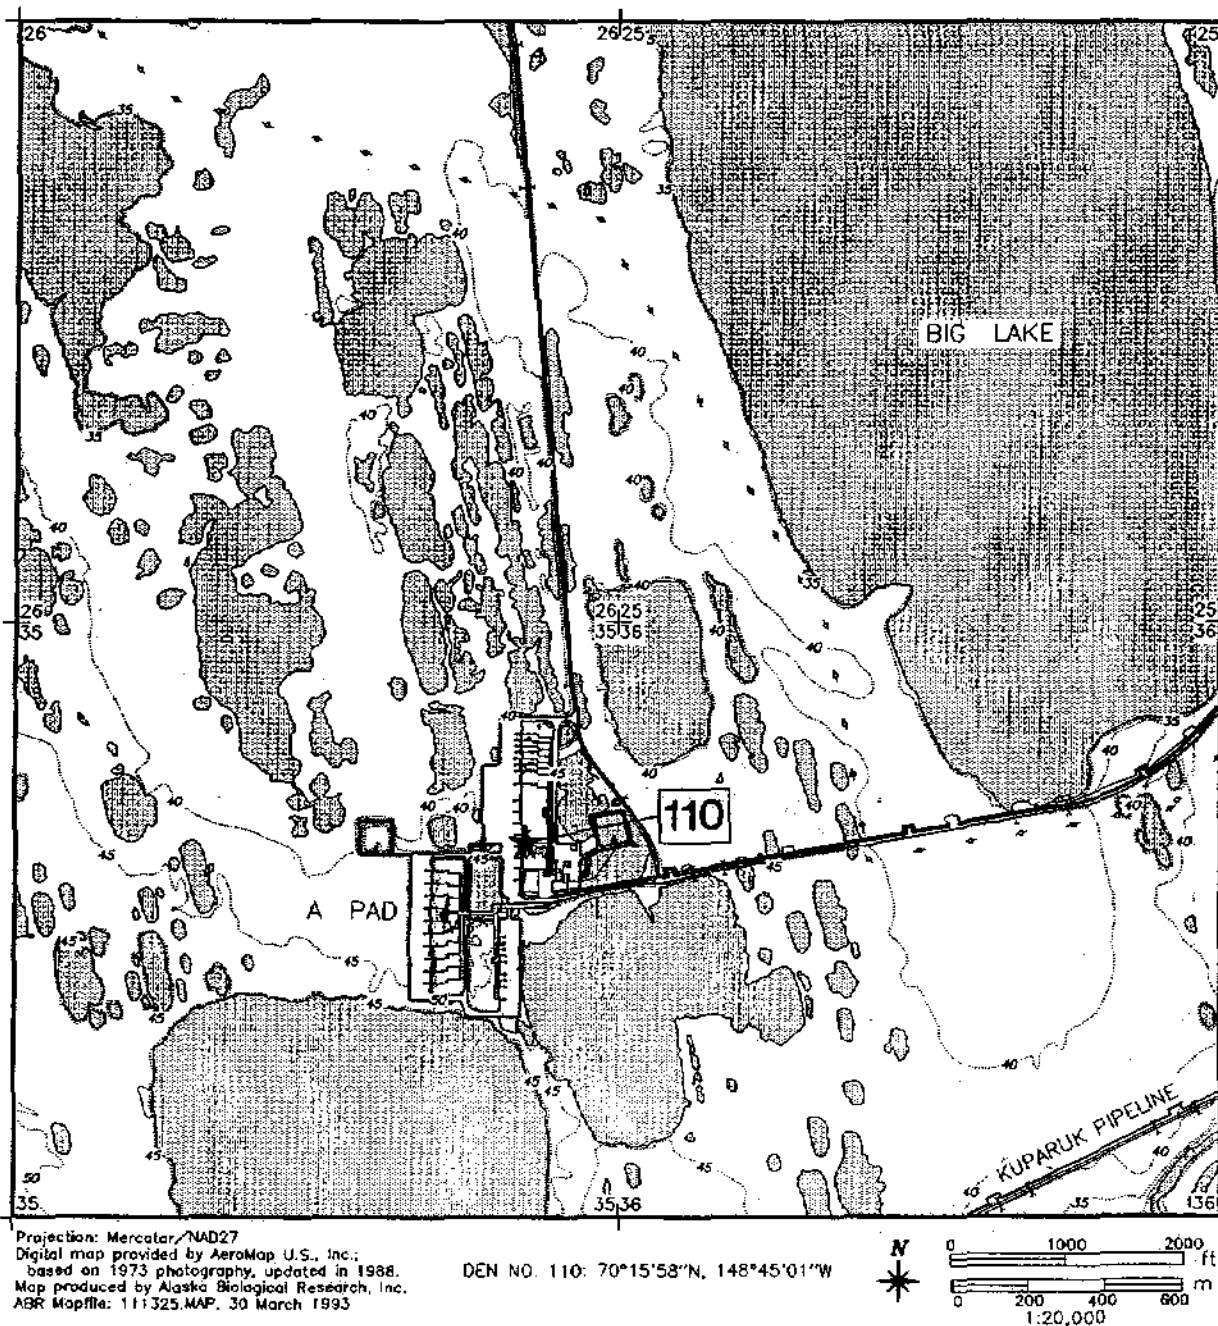

Figure A30. Location of fox den 72 in Beechey Point Quadrangles B-4 and B-5, Township 11N, Range 11E, Sections 29, 30, 31, and 32.

Inventory of Arctic Fox Dens in the Prudhoe Bay Region, 1992

Projection: Mercator/NAD27
 Digital map provided by AeroMap U.S., Inc.;
 based on 1981 photography, updated in 1985.
 Map produced by Alaska Biological Research, Inc.
 ABR Mapfile: 111125.MAP, 1 April 1993

DEN NO. 41: 70°16'11"N, 149°12'44"W

Figure A31. Location of fox den 41 in Beechey Point Quadrangle B-4, Township 11N, Range 11E, Sections 25, 26, 35, and 36.

Inventory of Arctic Fox Dens in the Prudhoe Bay Region, 1992

Figure A32. Location of fox den 46 in Beechey Point Quadrangle B-4, Township 11N, Range 13E, Sections 29, 30, 31, and 32.

Inventory of Arctic Fox Dens in the Prudhoe Bay Region, 1992

Figure A33. Location of fox den 110 in Beechey Point Quadrangle B-3, Township 11N, Range 13E, Sections 25, 26, 35, and 36.

Inventory of Arctic Fox Dens in the Prudhoe Bay Region, 1992

Projection: Mercator/NAD27
Digital map provided by AeroMap U.S., Inc.,
based on 1973 photography, updated in 1988.
Map produced by Alaska Biological Research, Inc.
ABR Mapfile: 111429.MAP, 1 April 1993