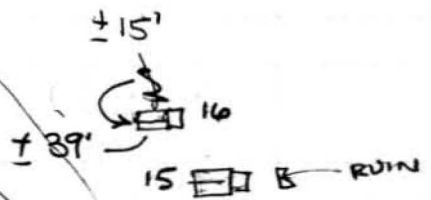

△ STATE AERIAL SURVEY MARKER?
OR CADASTREL

NORTH →

E
N
W

BERING SEA

RUIN — ARMY ANFIBIOUS TRUCK CONVERTED TO A BARGE.

± 40'

SAND BEACH

OUTHOUSE →