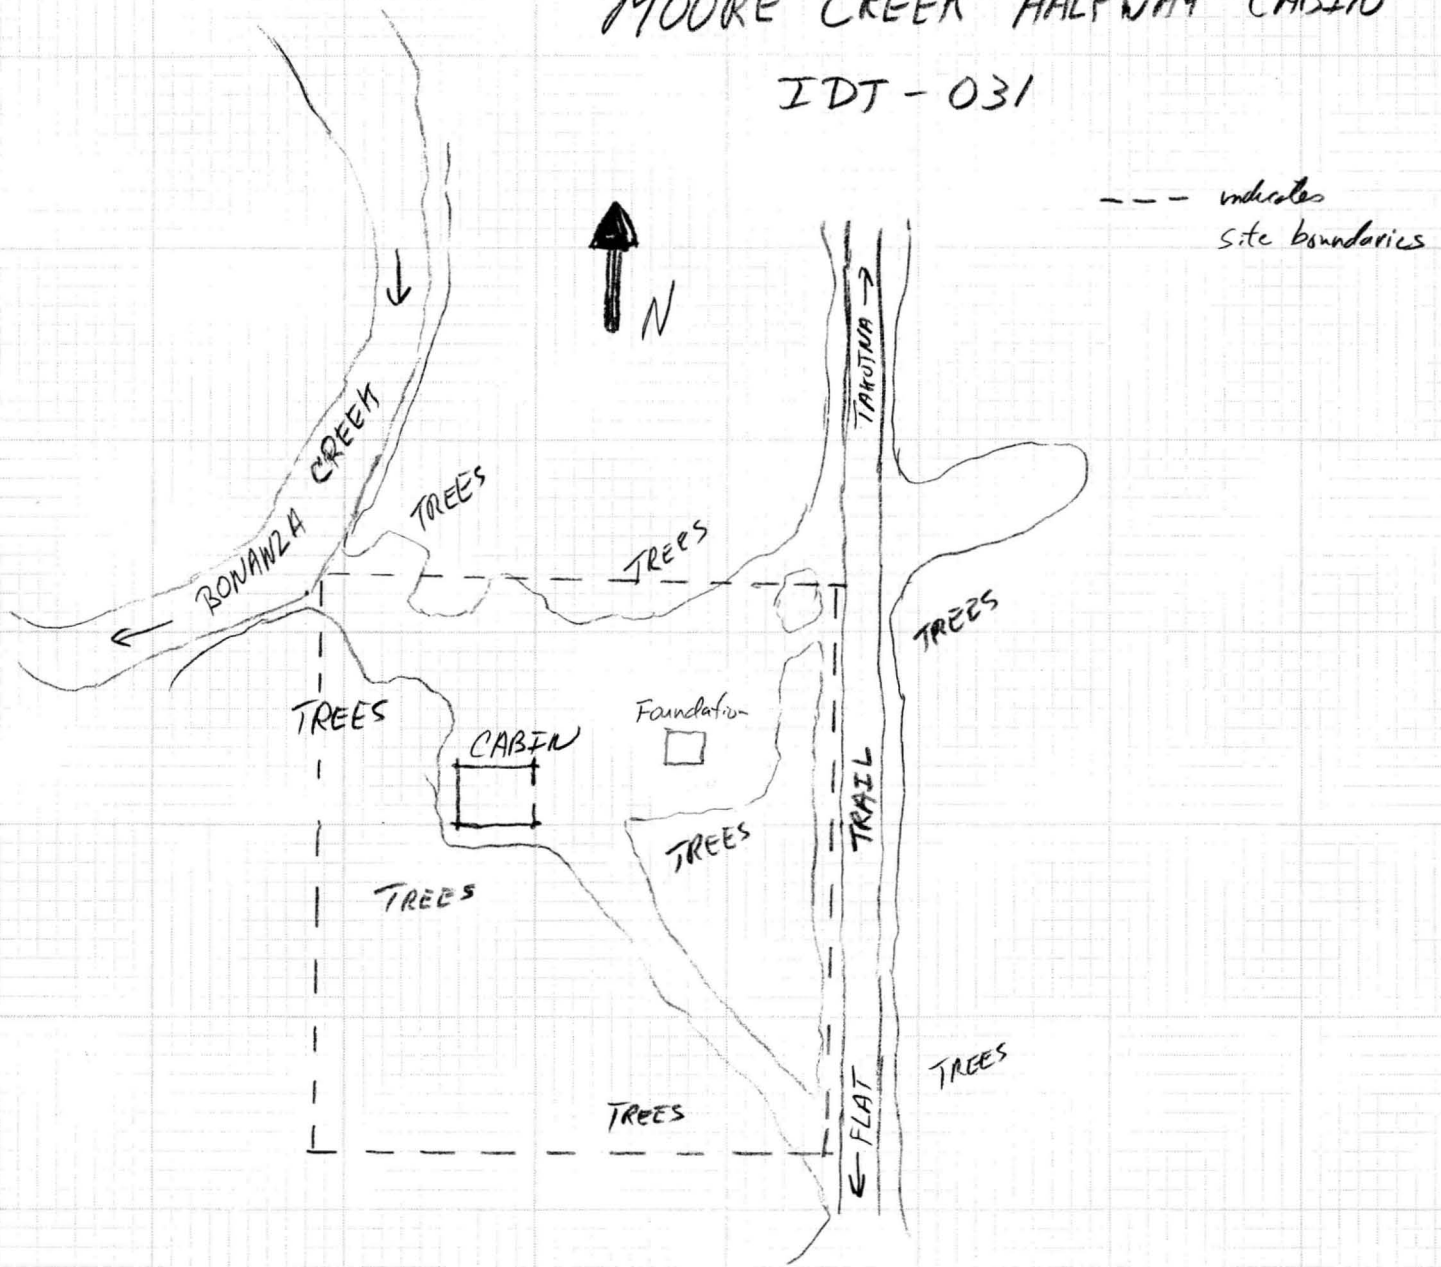

MOORE CREEK HALFWAY CABIN

IDT - 031

Drawing by Rolfe Buzze
Alaska Department of
Natural Resources
Division of Parks & Outdoor Recreation
Office of History & Archaeology
March 24, 1992