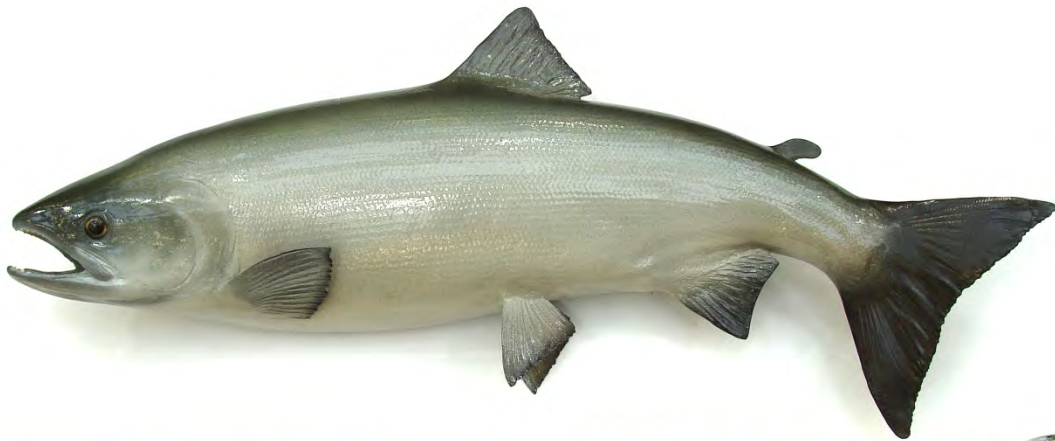

Bird name	Shelf location	Box size
Dusky rockfish	FMS FISH - 1	Medium

Bird name	Shelf location	Box size
Great sculpin	FMS FISH - 11	Medium

Bird name	Shelf location	Box size
Harlequin rockfish	FMS FISH - 5	Small

Bird name	Shelf location	Box size
Northern rockfish	FMS FISH - 2	Small

Bird name	Shelf location	Box size
Pacific Cod	FMS FISH - 12	Medium

Bird name	Shelf location	Box size
Redstripe rockfish	FMS FISH - 3	Small

Bird name	Shelf location	Box size
Sablefish	FMS FISH - 7	Medium

Bird name	Shelf location	Box size
Sockeye salmon (red)	FMS FISH - 13	Large

Bird name	Shelf location	Box size
Yellow Irish lord	FMS FISH - 6	Small